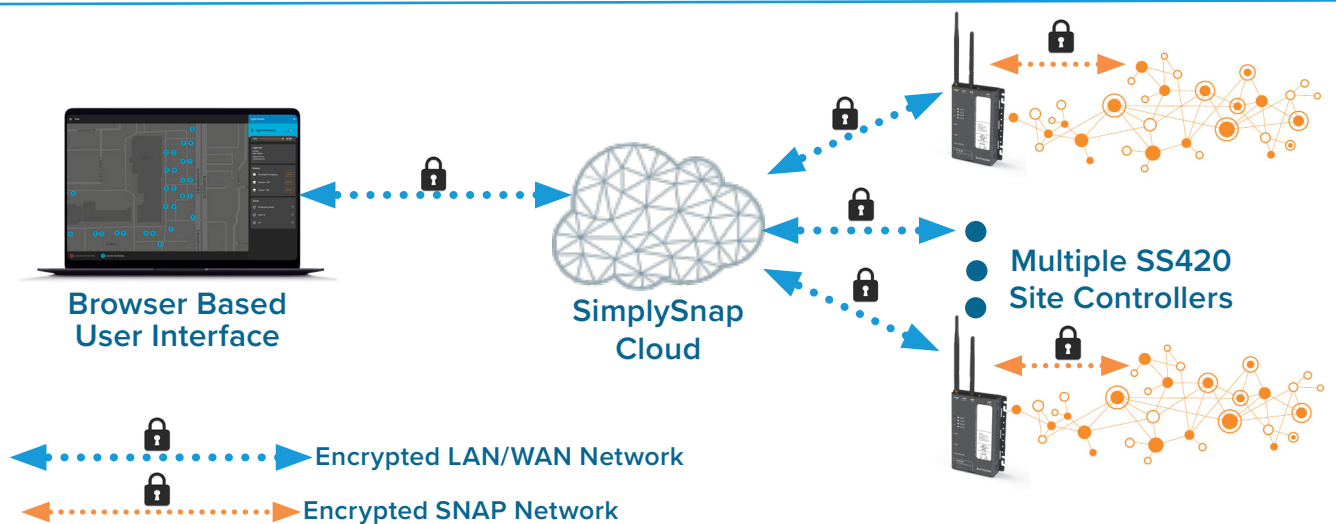

INCLUDED WITH THE SS420:

- 2 Antennas - 1 SNAP antenna, 1 WiFi antenna
- Wall mount bracket
- 1 AC Adapter with EU and UK plugs
- Terminal Block Connector

OUTDOOR SITE CONTROLLER OPTION:

Part #	Description
CBSSW-420-CEE	Central Base Station SS420-based Model with 5-button switch and NEMA 4X enclosure

SUPPORTED WIRELESS DEVICES:

- Embedded Lighting Controllers
- External Lighting Controllers
- Sensors - Photocell, Motion, Industrial, and Environmental
- Network Repeaters

SYSTEM DIAGRAMS:

Patented – Virtual marking at <https://www.synapsewireless.com/about/patents>