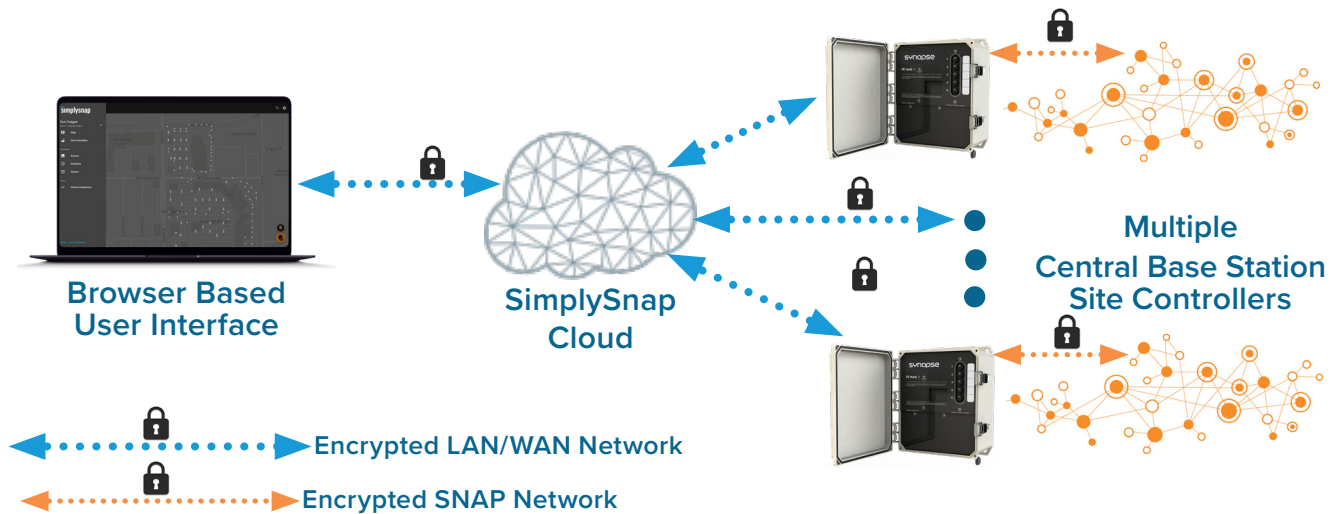

CENTRAL BASE STATION - HARDWARE AND SOFTWARE OPTIONS

- External Antenna Kits- 20, 30, and 50 foot options
- SimplySnap cloud applications provide remote access and control with options for Dynamic Behaviors and Dynamic Behaviors with Colors.

Please contact Sales or visit www.synapsewireless.com/documentation for more details.

SUPPORTED WIRELESS DEVICES:

- Embedded Lighting Controllers
- External Lighting Controllers
- Sensors - Photocell, Motion, Industrial, and Environmental
- Network Repeaters

SYSTEM DIAGRAMS:

CENTRAL BASE STATION

Patented – Virtual marking at <https://www.synapsewireless.com/about/patents>