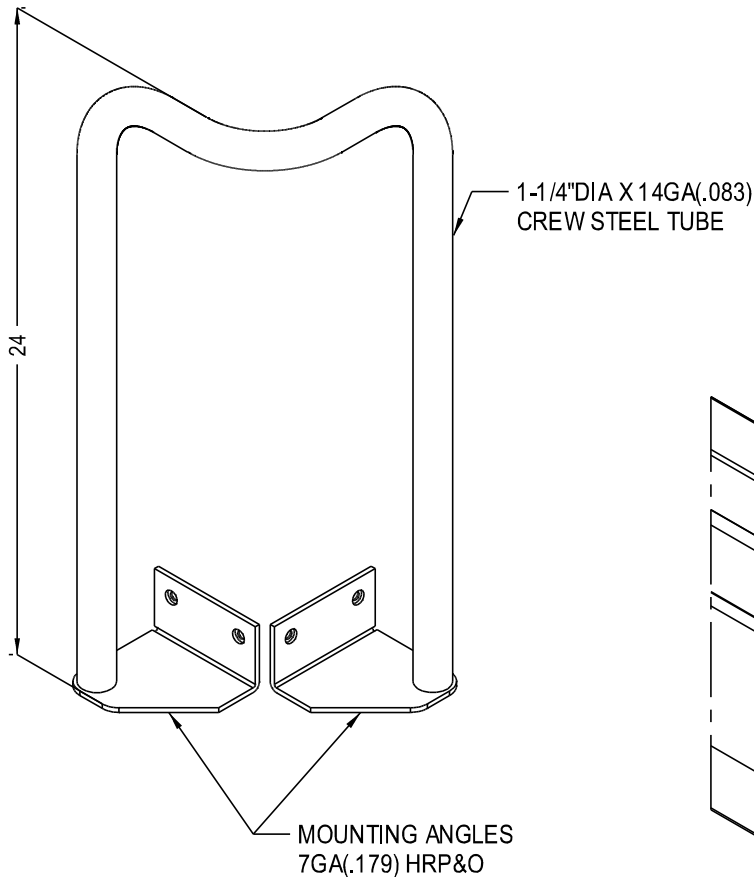

www.acudor.com
 U.S.A.: info@acudor.com / 800.722.0501
 CANADA: info@acudor.ca / 844.228.3671
 INTERNATIONAL: info@acudorintl.com
 905.428.2240

SLE-Y

ROOF HATCH SAFETY LADDER

TOP VIEW

HOLE DRILL DETAIL (TYP)