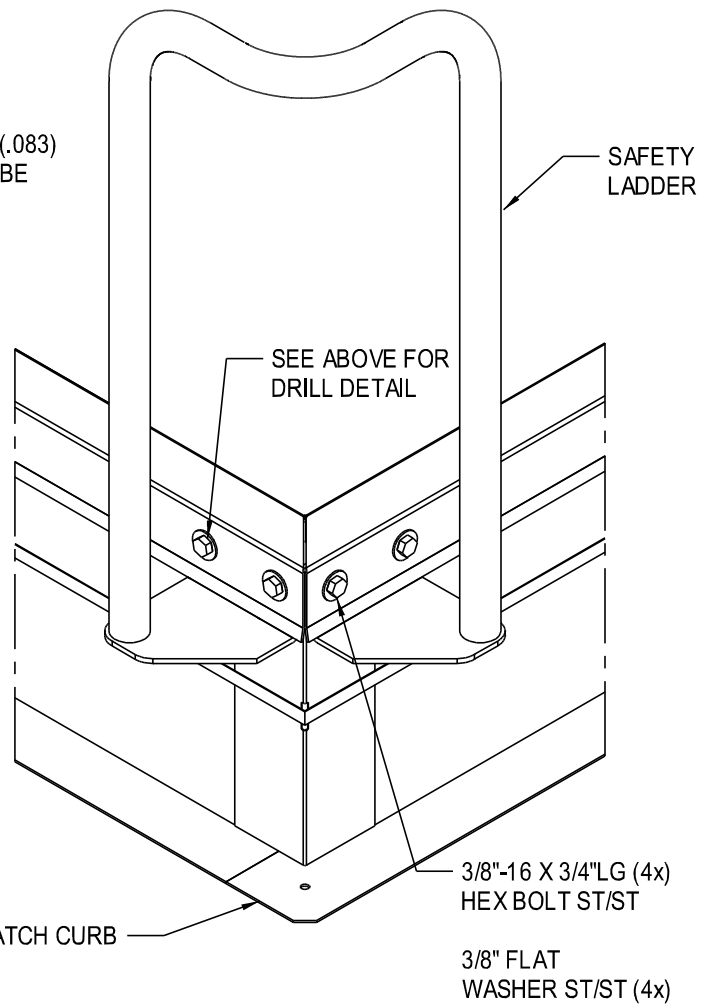

www.acudor.com
 U.S.A.: info@acudor.com / 800.722.0501
 CANADA: info@acudor.ca / 844.228.3671
 INTERNATIONAL: info@acudorintl.com
 905.428.2240

SLE-Y

ROOF HATCH SAFETY LADDER

TOP VIEW

HOLE DRILL DETAIL (TYP)