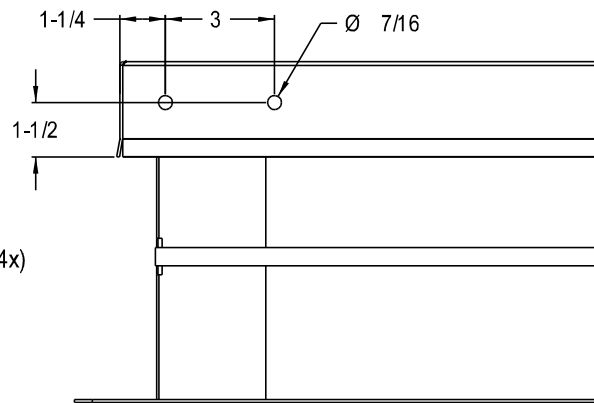

www.acudor.com
 U.S.A.: info@acudor.com / 800.722.0501
 CANADA: info@acudor.ca / 844.228.3671
 INTERNATIONAL: info@acudorintl.com
 905.428.2240

SLE-Y

ROOF HATCH SAFETY LADDER

TOP VIEW

HOLE DRILL DETAIL (TYP)