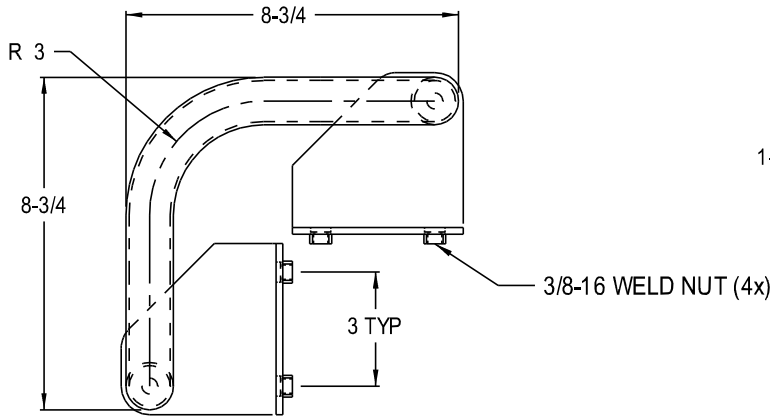

www.acudor.com
 U.S.A.: info@acudor.com / 800.722.0501
 CANADA: info@acudor.ca / 844.228.3671
 INTERNATIONAL: info@acudorintl.com
 905.428.2240

SLE-Y

ROOF HATCH SAFETY LADDER

TOP VIEW

HOLE DRILL DETAIL (TYP)