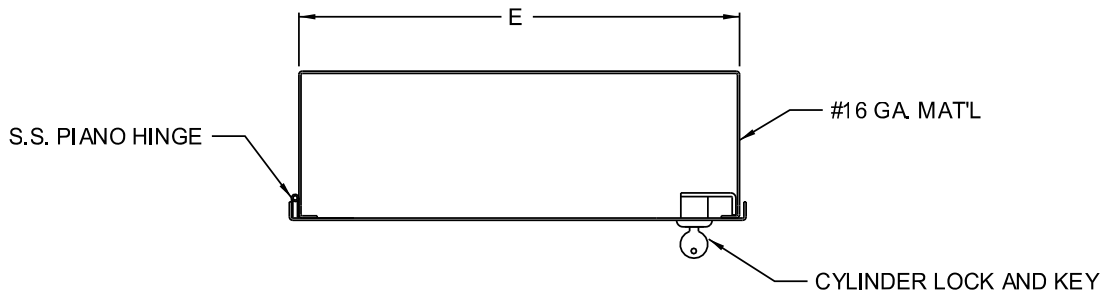

STANDARD FEATURES: CYLINDER LOCK & KEY, STAINLESS STEEL, #4 SATIN POLISH

OPTIONS:

LOCK TYPE

- SCREWDRIVER OPERATED CAM LATCH
- ALLEN HEAD CAM LATCH
- SPANNER HEAD CAM LATCH
- PADDLE HANDLE
- THUMB TURN LATCH
- OTHER