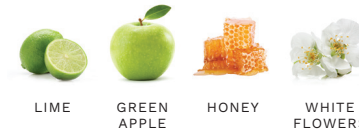

JUNE 2023: VARIETY TASTING

Standard Tasting: **$15 Non-Member** | **$10 Wine Club Member**

Tasting & Souvenir Wine Glass: **$18 Non-Member** | **$13 Wine Club Member**

ESQUIRE
BY COOPER'S HAWK

BLANC DE BLANC

ORIGIN
California

PERSONALITY
Lush & Clean

PAIRING
Fried Foods
& Light Seafood

18.99

COOPER'S HAWK WHITE

ORIGIN
Columbia Valley,
Washington

PERSONALITY
Bright & Fruity

PAIRING
Light Seafood
& Salads

17.99

DUET #1

These grapes are classic to the Alsace region of France. Both are known for being highly aromatic and floral. Look for roses in Gewürztraminer and apple blossom in Riesling.

RIESLING

ORIGIN
Columbia Valley,
Washington

PERSONALITY
Crisp & Fruity

PAIRING
Asian Foods & Fresh
Salads

19.99

GEWÜRZTRAMINER

(geh-VERTZ-trah-mee-nur)

ORIGIN
San Bernabe,
California

PERSONALITY
Perfumed & Fruity

PAIRING
Spicy Dishes, Indian
& Thai Foods

18.99

CAB ZIN

ORIGIN
California

PERSONALITY
Dark & Jammy

PAIRING
Grilled Steak
& Barbecue

24.99

DUET #2

Two Italian wines that give unique styles. Isola del Mare comes from Sicily and is light and fresh while Super Tuscan comes from Tuscany and is dark and rich.

WINE CLUB EXCLUSIVE

ISOLA DEL MARE

ORIGIN
Italy

PERSONALITY
Rich & Earthy

PAIRING
Sicilian
Grilled Tuna

21.99 Member pricing through June 30
28.99 Retail pricing starting July 1

SUPER TUSCAN

ORIGIN
Tuscany, Italy

PERSONALITY
Complex & Earthy

PAIRING
Herb-crusted Lamb
or Beef

27.99

WHITE SANGRIA

PERSONALITY
Tropical & Fruity

PAIRING
Paella &
Summer Salads

16.99