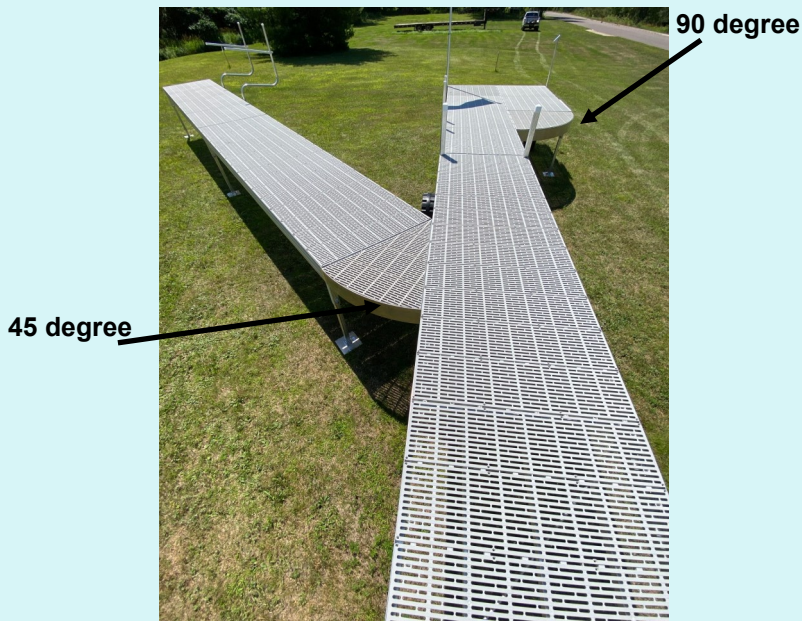

## DAKA CURVED CORNERS

ITEM NUMBER:  
LP1056RC

### SPECIFICATIONS:

- 90 degree (1/4 round)
- 45 degree (1/8 round)
- Multiple Decking Options
- Includes Connector Brackets
- Stylish
- Combine multiple 90 degree corners to create rounded ends
- Unique slip shapes
- Low Profile Docks only
- Create many layout options
- Use in lieu of straight angle

Add style and function to your DAKA Dock with these radiused corners. Place two or three of these at the end of your dock and create an eight-foot diameter round platform end. The options are endless. The 45 degree sections can be used to create slips that allow for easy docking or for just a different look than your neighbors!