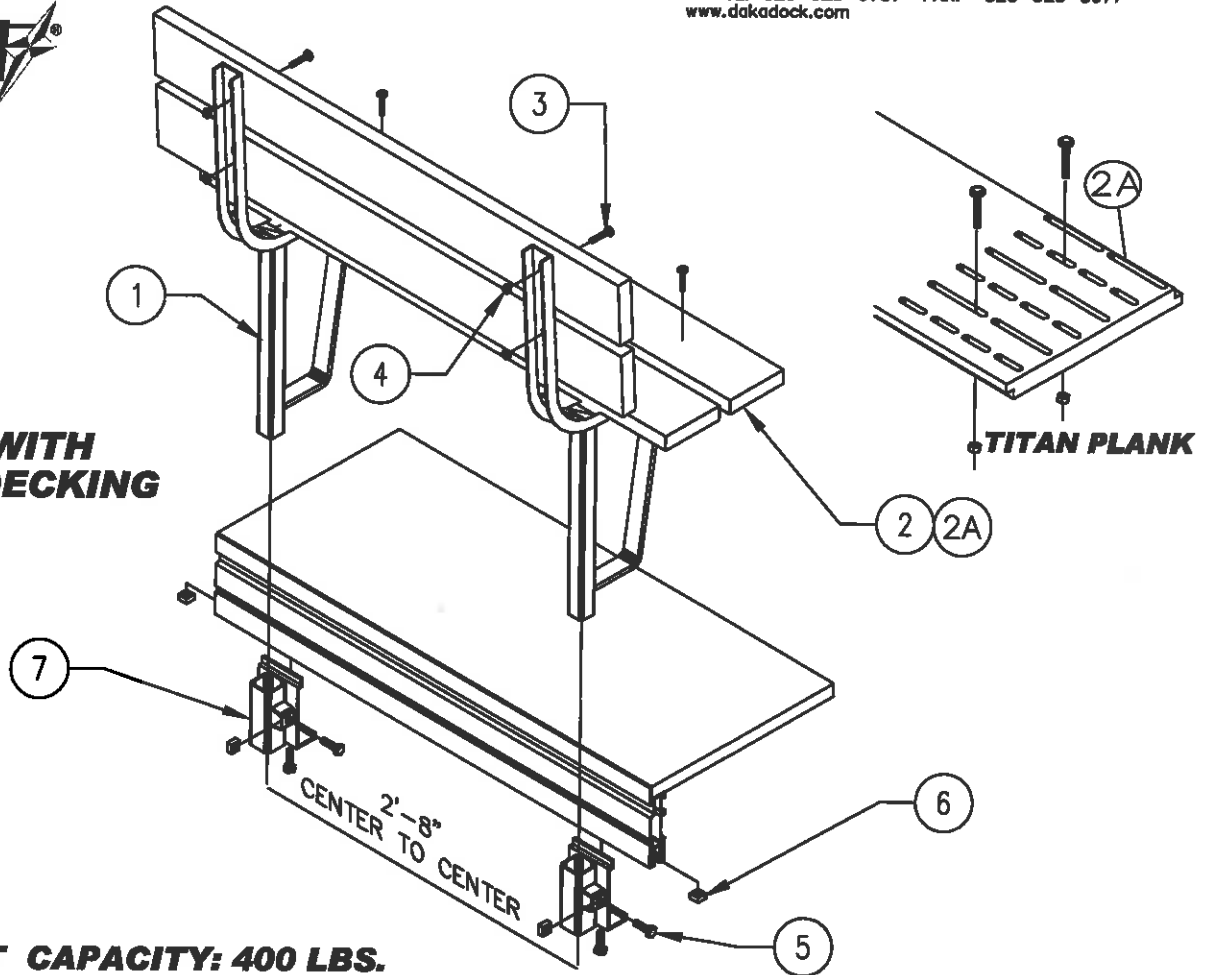

BOLT BAG LP41156
LP1055CA,CDA,TFA,TFDA
LOW PRO BENCH
(CEDAR OR TITAN)

955 INDUSTRIAL ST. N.E., PINE CITY, MN 55063
 OFFICE: 320-629-6737 FAX: 320-629-3677
 www.dakadock.com

**SHOWN WITH
CEDAR DECKING**

CAUTION:
MAX. WEIGHT CAPACITY: 400 LBS.
DO NOT ALLOW CHILDREN TO PLAY ON BENCH.
DO NOT STAND, JUMP, OR DIVE FROM BENCH.

KEY#	DESCRIPTION	PART#	QUANTITY
1.	BENCH BRACKET (PR.)	LP1055A	1
2.	CEDAR PLANKS 5/4 X 6" X 48" (4 EACH)	10600	1
	BOLT BAG	LP41156	1
3.	CARRIAGE BOLTS 5/16" X 1 3/4"	CB516134	8
4.	FLANGE NUT 5/16"	FLN516	8
	BOLT BAG	43930BB	1
5.	HEX BOLT 1/2" X 1 1/2" STAINLESS STEEL	HBSS12112	4
6.	1/2" SQUARE BRASS NUT	NS12BRASS	4
7.	ACCESSORY SLEEVE	85851020	2
8.	PLASTIC BAG 6X10X16MIL	69660004	1
9.	INSTRUCTIONS	66881055LP	1
	TITAN PLANKS		
2A.	TITAN PLANK W/REINFORCED ALUMINUM (GREY)	81005002	2