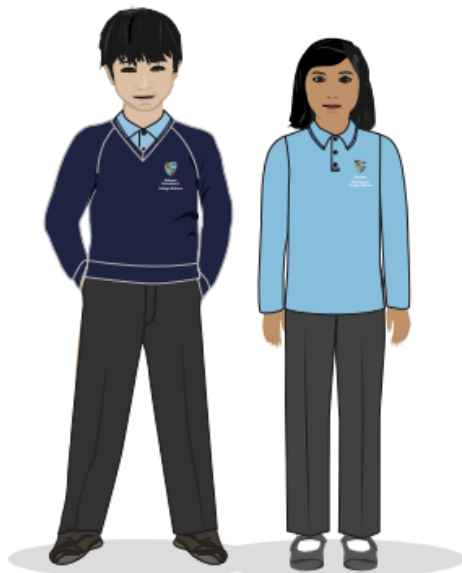

Balears International College
Primary School Winter

EST. 1865

TRUTEX
MADE TO LAST SCHOOLWEAR