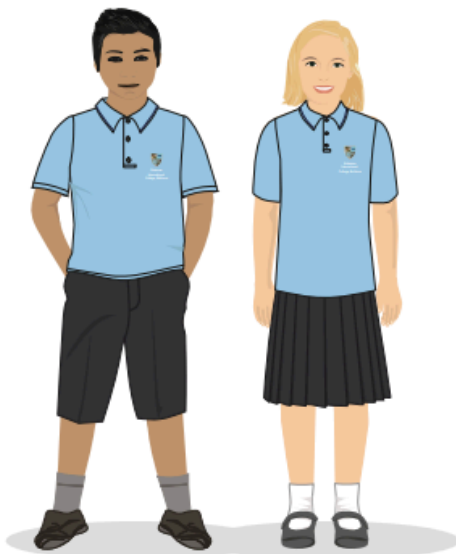

Balears International College
Primary School Summer