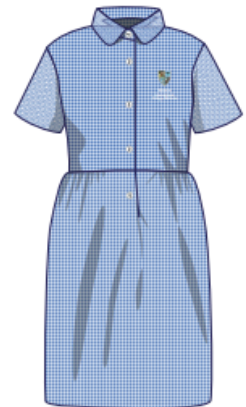

Balears International College
Early Years

Balears International College
Primary School Summer