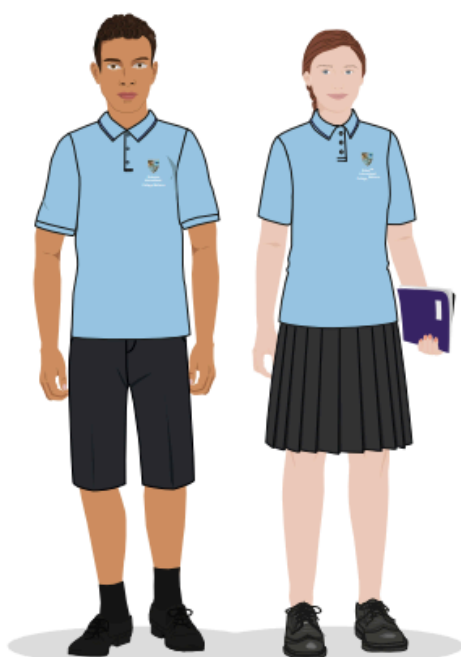

Balears International College
Secondary School Summer

EST. 1865

TRUTEX
MADE TO LAST SCHOOLWEAR