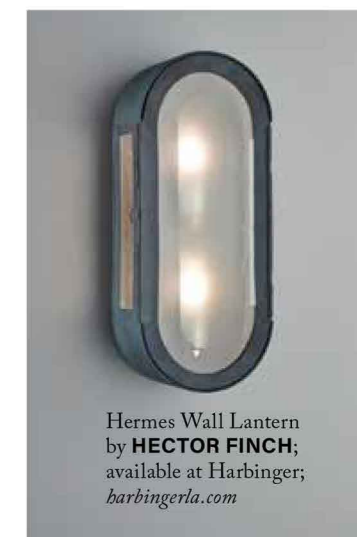

Palo sectional by **TERANA**; ratana.com/terana

Hermes Wall Lantern by **HECTOR FINCH**; available at Harbinger; harbingerla.com