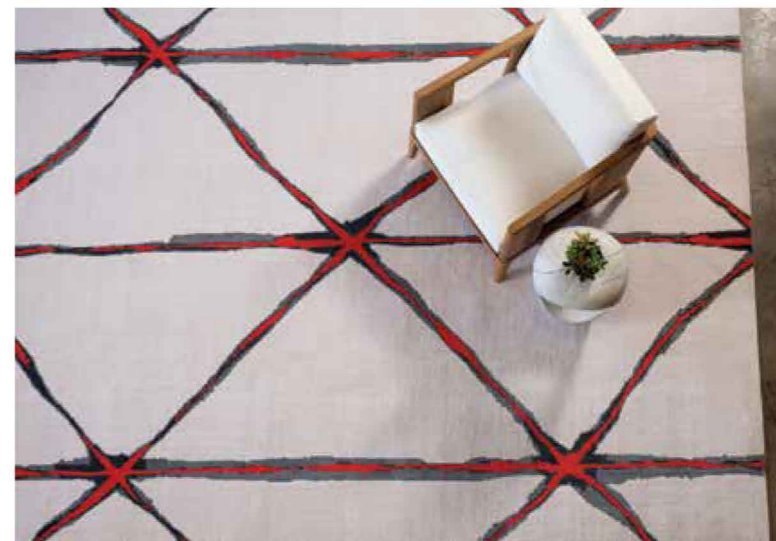

VACATION LIVING

PLUS KITCHENS & BATHS

TREND

The Great Outdoors

Design the perfect living room outside with these sophisticated pieces

Shibori Diamond Rug by **LINK**; available at Thomas Lavin; thomaslavin.com