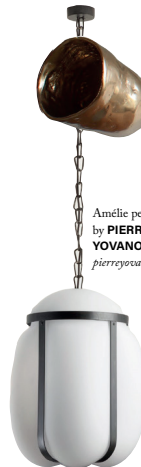

Esagono wall light designed by Davide Casaroli for **HECTOR FINCH LIGHTING**; available at Harbinger; harbingerla.com