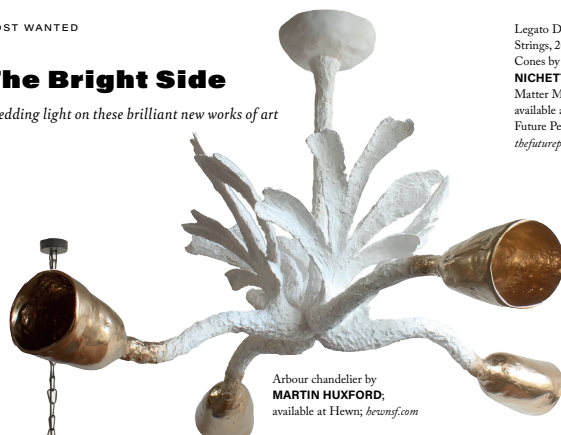

Amelie pendant by **PIERRE YOVANOVITCH**; pierrejovanovitch.com