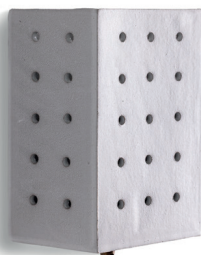

Perforated wall sconce by **DUMAIS MADE**; available at Design Within Reach; dwr.com