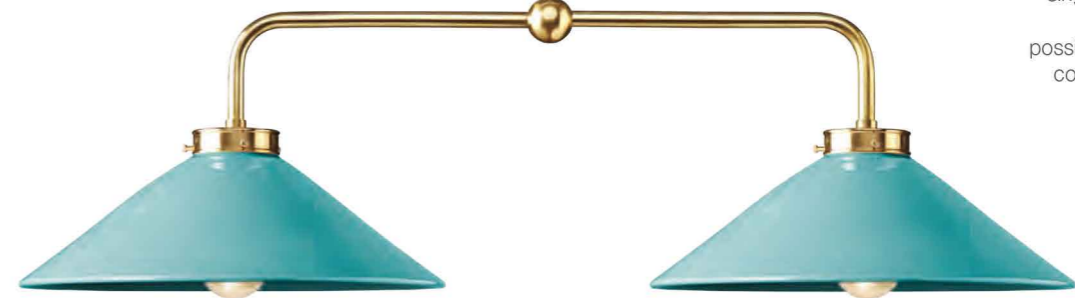

WALKER ZANGER

If you are looking for something truly unique, check out Walker Zanger's customizable, single-batch ceramics. The Handmade-To-Order Collection delivers endless possibilities with a multitude of shape and color combinations. walkerzanger.com.

NEST STUDIO

Ceramicist Jonathan Castro created the Glaze pull for Nest Studio. Shown here in Matte Teal, this hardware adds an artisan touch to cabinetry. schwartzdesignshowroom.com, neststudiocollection.com.

HECTOR FINCH

Add a coastal vibe to the kitchen with Hector Finch's Lucia Double Pendant, capped with Aegan Blue ceramic shades, handthrown in Tuscany. harbingerla.com, hectorfinch.com.