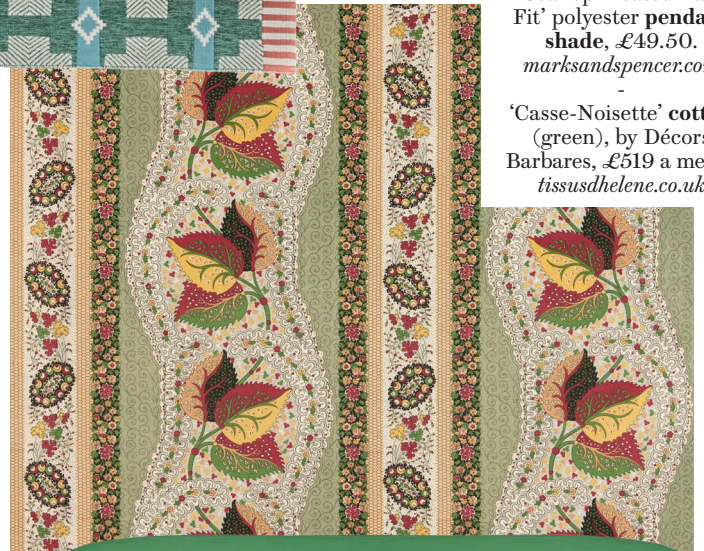

Anemones in a Glass Vase framed painting, by Werner Hartmann, £480. collinsandgreenart.co.uk
-
'Hikira' wool flatweave rug (green), from £1,703. arumfellow.com

'New England' polypropylene flooring (chicopee), from £40 a square metre. unnaturalflooring.com

'Zac Library' metal wall light (antique brass), £876. hectorfinch.com

'Scalloped Pleated Easy Fit' polyester pendant shade, £49.50. marksandspencer.com

'Casse-Noisette' cotton (green), by Décors Barbares, £519 a metre. tissusdhelene.co.uk

Georgian style stool with crossover nailing, £1,290 excluding fabric; upholstered in 'Oscar' linen (prairie), £116 a metre, Manuel Canovas. davidseyfried.com | manuelcanovas.com □

CHRISTOPHER HORWOOD; SOPHIE CONRAN; WING CHAN; BRETT WOOD