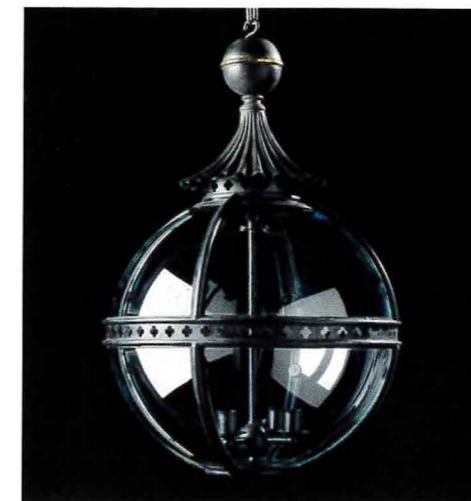

THE WORLD OF INTERIORS

antennae roundup

1

4

2

3

5

6

7

8

1 'Treasury' bracket lantern, £1,320, Charles Edwards. 2 'Quad' pendant, £655, Original BTC. 3 'Pavilion' lantern, £3,840, Jamb. 4 Copper 'Butterfly' lamp, by Tekna, £524 approx, Cameron Peters Fine Lighting. 5 'W1' wall lantern, from £2,363, Howe London. 6 'Kent' post light, £1,227, Vaughan. 7 'Clio' wall lantern, from £606, Hector Finch. 8 Aged-brass 'Flaxman' bulkhead light, £95, The Soho Lighting Company. All prices include VAT. For suppliers' details see Address Book >