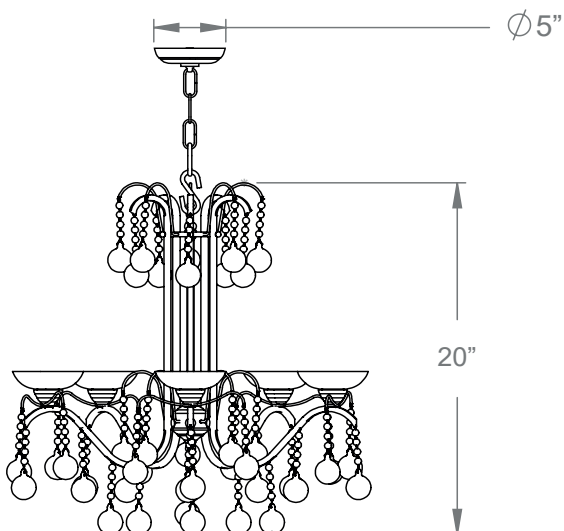

HECTOR FINCH

SOPHIE CHANDELIER 5 LIGHT

PRODUCT CODE CH70

CATEGORY: CHANDELIERS & PENDANTS

DIMENSIONS

PRODUCT CODE CH70

CATEGORY: CHANDELIERS & PENDANTS

SOPHIE CHANDELIER 5 LIGHT

LAMP TYPE	USA 5 x 40W (Max) E12 Golfball
FINISH OPTIONS	Antique Brass, Bronze and Nickel Polished (shown).
SIZE & SIMILAR OPTIONS	Sophie Chandelier 10 Light (CH71).
WEIGHT	10lb 6oz
ADDITIONAL INFORMATION	Supplied with 20" chain and ceiling canopy. Minimum overall drop from the ceiling to the bottom of the glass 28".
CLEANING AND MAINTENANCE INSTRUCTIONS	<p>Glass: Remove the glass where it is safe to do so. The glass then can be cleaned with a glass cleaner and a lint free cloth. Do not spray glass cleaner directly on the glass or fixture as it could affect the metal finish. Ensure the light is switched off and take care not to pull the flex or allow water to come into contact with the electrical components. Regular dusting with a feather duster will also help keep the glass clean.</p> <p>Metalwork: We recommend a light polish with a non-abrasive lint free cloth. Do not use any metal cleaning products on the fixture as it can remove the finish entirely. Unlacquered brass finish will patinate slowly over time and can be brightened to brass by the use of a brass cleaning agent.</p>