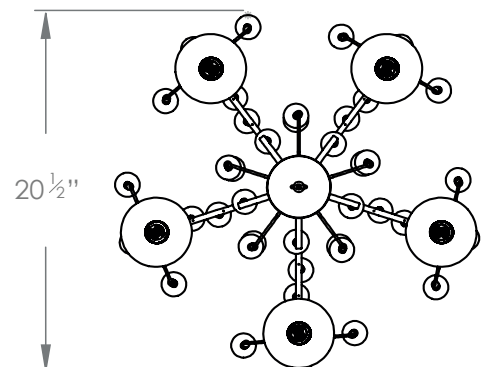

HECTOR FINCH

SOPHIE CHANDELIER 5 LIGHT

PRODUCT CODE CH70

CATEGORY: CHANDELIERS & PENDANTS

DIMENSIONS

PRODUCT CODE CH70

CATEGORY: CHANDELIERS & PENDANTS

SOPHIE CHANDELIER 5 LIGHT

LAMP TYPE	USA 5 x 40W (Max) E12 Golfball
FINISH OPTIONS	Antique Brass, Bronze and Nickel Polished (shown).
SIZE & SIMILAR OPTIONS	Sophie Chandelier 10 Light (CH71).
WEIGHT	10lb 6oz
ADDITIONAL INFORMATION	Supplied with 20" chain and ceiling canopy. Minimum overall drop from the ceiling to the bottom of the glass 28".
CLEANING AND MAINTENANCE INSTRUCTIONS	<p>Glass: Remove the glass where it is safe to do so. The glass then can be cleaned with a glass cleaner and a lint free cloth. Do not spray glass cleaner directly on the glass or fixture as it could affect the metal finish. Ensure the light is switched off and take care not to pull the flex or allow water to come into contact with the electrical components. Regular dusting with a feather duster will also help keep the glass clean.</p> <p>Metalwork: We recommend a light polish with a non-abrasive lint free cloth. Do not use any metal cleaning products on the fixture as it can remove the finish entirely. Unlacquered brass finish will patinate slowly over time and can be brightened to brass by the use of a brass cleaning agent.</p>