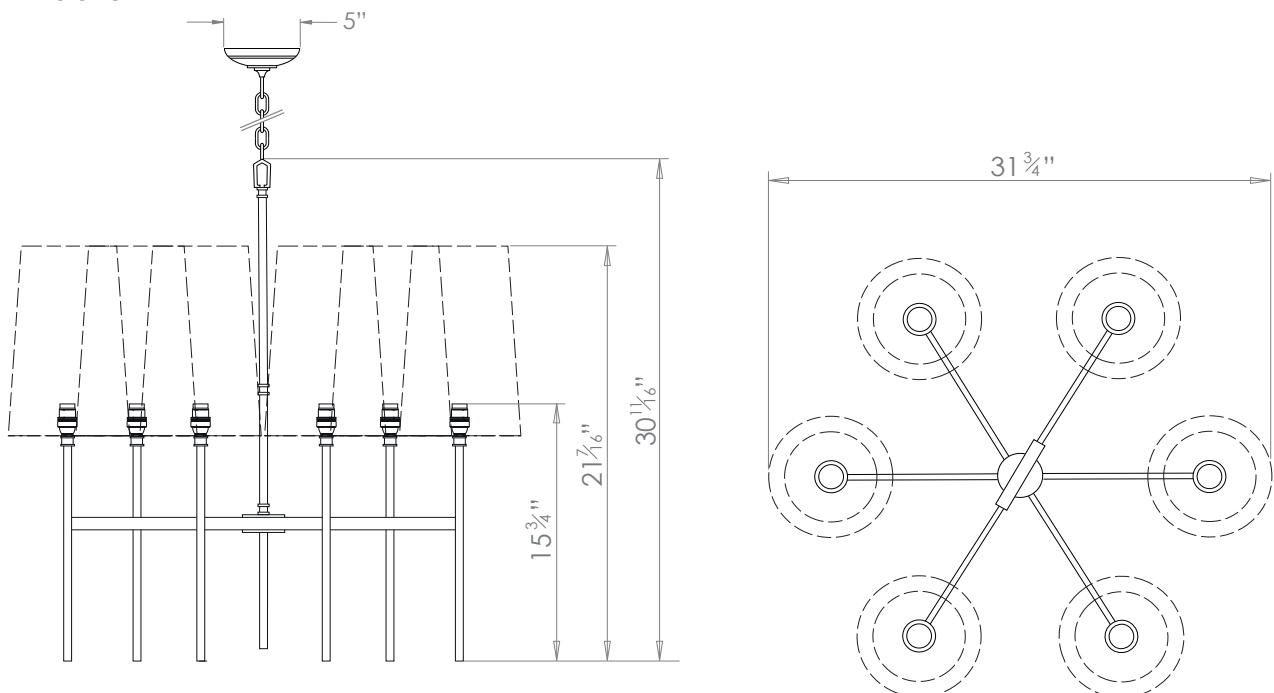

### DIMENSIONS

PRODUCT CODE CH72

CATEGORY: CHANDELIERS &amp; PENDANTS

---

**GUINEVERE CHANDELIER**

<b>LAMP TYPE</b>	<b>USA</b> 6 x 40W (Max) E26 Candelabra
<b>SHADE OPTIONS</b>	<b>USA</b> Shade 22 (5 ½" base X 4" top X 7 ½" height).
<b>FINISH OPTIONS</b>	Brass Polished Lacquered, Brass Polished Unlacquered, Antique Brass (shown), Bronze, Chrome, Nickel Polished and Nickel Matte.
<b>SIZE &amp; SIMILAR OPTIONS</b>	Guinevere Wall Light (WL306) and Guinevere Wall Light Double (WL307).
<b>WEIGHT</b>	17lb 10oz
<b>ADDITIONAL INFORMATION</b>	Supplied with 35" of chain and canopy as standard. Minimum overall drop from the ceiling to the bottom 34". Shade not included.
<b>ACCREDITATION</b>	This product is UL certificated. 
<b>CLEANING AND MAINTENANCE INSTRUCTIONS</b>	<p>Metalwork: We recommend a light polish with a non-abrasive lint free cloth. Do not use any metal cleaning products on the fixture as it can remove the finish entirely. Unlacquered brass finish will patinate slowly over time and can be brightened to brass by the use of a brass cleaning agent.</p> <p>Fabric Shades: Wipe gently with a dry cloth or dust lightly with a feather duster. Repeat regularly to prevent the build up of dust. Regular cleaning will prevent the possibility of dust becoming ingrained. Do not let water or moisture come into contact with the shade.</p>