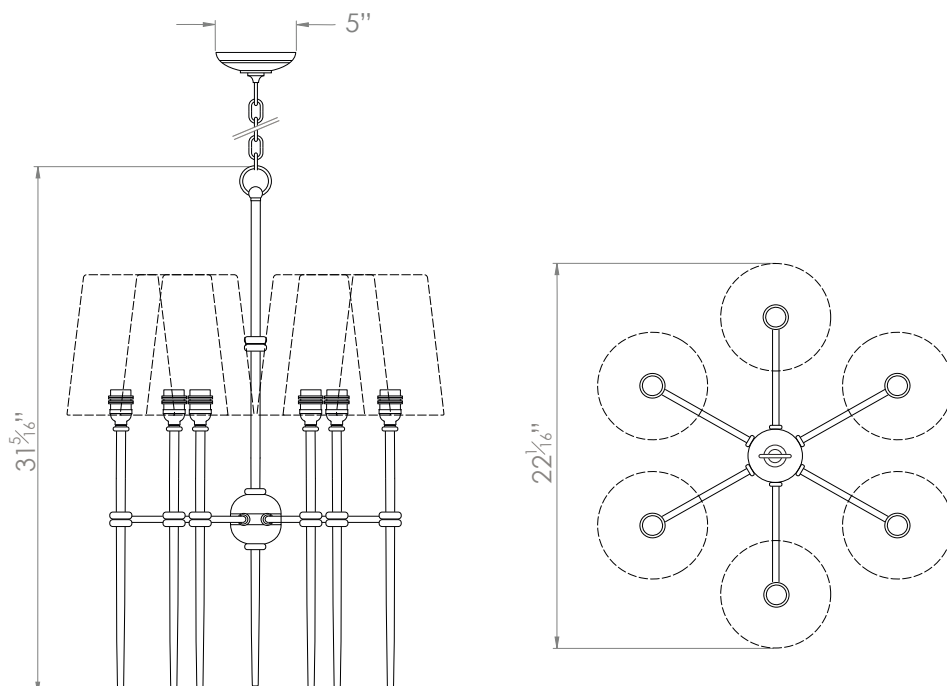

## ELSA CHANDELIER

PRODUCT CODE CH73

CATEGORY: CHANDELIERS & PENDANTS

### DIMENSIONS

PRODUCT CODE CH73

CATEGORY: CHANDELIERS & PENDANTS

---

## ELSA CHANDELIER

<b>LAMP TYPE</b>	<b>USA</b> 6 x 40W (Max) E26 Candelabra
<b>SHADE OPTIONS</b>	<b>USA</b> Shade 22 (5 1/2" base X 4" top X 7 1/2" height).
<b>FINISH OPTIONS</b>	Brass Polished Lacquered, Brass Polished Unlacquered, Antique Brass (shown), Bronze, Chrome, Nickel Polished and Nickel Matte.
<b>SIZE &amp; SIMILAR OPTIONS</b>	Elsa Wall Light (WL29).
<b>WEIGHT</b>	22lb 1oz
<b>ADDITIONAL INFORMATION</b>	Supplied with 35" of chain and canopy as standard. Minimum overall drop from the ceiling to the bottom 34". Shade not included.
<b>CLEANING AND MAINTENANCE INSTRUCTIONS</b>	<p>Fabric Shades: Wipe gently with a dry cloth or dust lightly with a feather duster. Repeat regularly to prevent the build up of dust. Regular cleaning will prevent the possibility of dust becoming ingrained. Do not let water or moisture come into contact with the shade.</p> <p>Metalwork: We recommend a light polish with a non-abrasive lint free cloth. Do not use any metal cleaning products on the fixture as it can remove the finish entirely. Unlacquered brass finish will patinate slowly over time and can be brightened to brass by the use of a brass cleaning agent.</p>