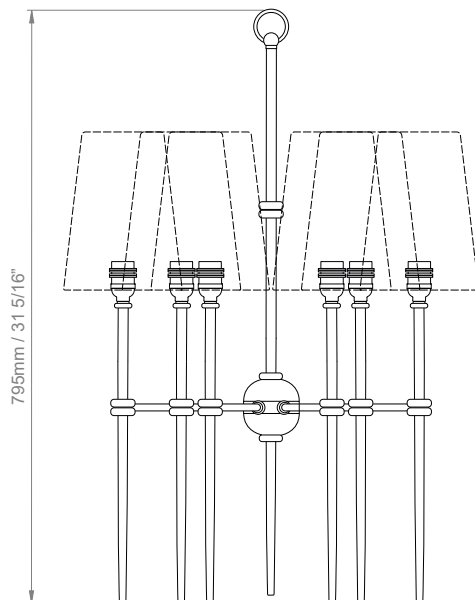

ELSA CHANDELIER

PRODUCT CODE CH68

CATEGORY: CHANDELIERS AND PENDANTS

DIMENSIONS

ELSA CHANDELIER

LAMP TYPE INCANDESCENT	UK 6 x 40W (Max) E27 Candle	EU 6 x 40W (Max) E27 Candle	USA 6 x 40W (Max) E26 Candelabra
LAMP TYPE ENERGY SAVING	Suitable CFL or LED equivalent.		
APPLICATION	UK/EU/USA Suitable for indoor use only.		
FINISH OPTIONS	Antique Brass (shown), Brass Polished & Unlacquered, Brass Polished & Lacquered, Bronze, Chrome and Nickel Polished.		
SIZE & SIMILAR OPTIONS	Elsa Wall Light WL29		
WEIGHT	5.1kg / 11.2lbs		
ADDITIONAL INFORMATION	UK/EU Supplied with 12"/305mm chain and ceiling canopy.	USA Supplied with 12" chain and ceiling canopy to cover 2" x 4" junction box (not supplied).	