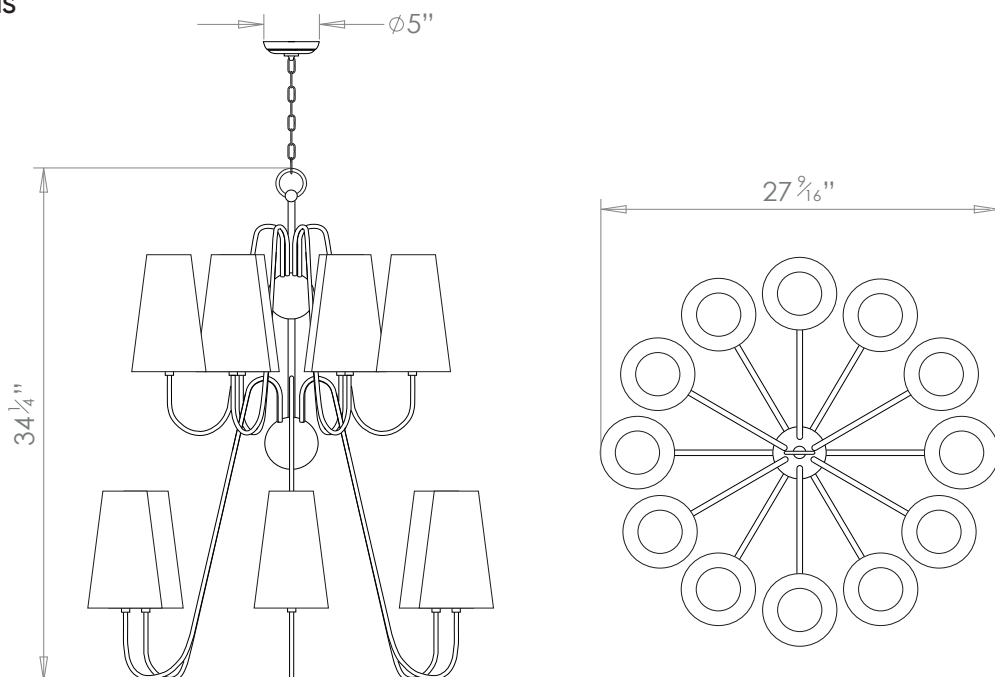

HECTOR FINCH

JUNO CHANDELIER

PRODUCT CODE CH81

CATEGORY: CHANDELIERS & PENDANTS

DIMENSIONS

HECTOR FINCH

PRODUCT CODE CH81

CATEGORY: CHANDELIERS & PENDANTS

JUNO CHANDELIER

LAMP TYPE	USA 12 x 40W (Max) E26 Candelabra
FINISH OPTIONS	Brass Polished Lacquered, Brass Polished Unlacquered, Antique Brass (shown), Bronze, Chrome, Nickel Polished and Nickel Matte.
SHADE OPTIONS	USA Shade 33 (5" base X 3" top X 8 ¹ / ₂ " height).
WEIGHT	13 lb 4 oz
ADDITIONAL INFORMATION	Supplied with 36" of chain as standard. Shades not included
CLEANING AND MAINTENANCE INSTRUCTIONS	<p>Fabric Shades: Wipe gently with a dry cloth or dust lightly with a feather duster. Repeat regularly to prevent the build up of dust. Regular cleaning will prevent the possibility of dust becoming ingrained. Do not let water or moisture come into contact with the shade.</p> <p>Metalwork: We recommend a light polish with a non-abrasive lint free cloth. Do not use any metal cleaning products on the fixture as it can remove the finish entirely. Unlacquered brass finish will patinate slowly over time and can be brightened to brass by the use of a brass cleaning agent.</p>