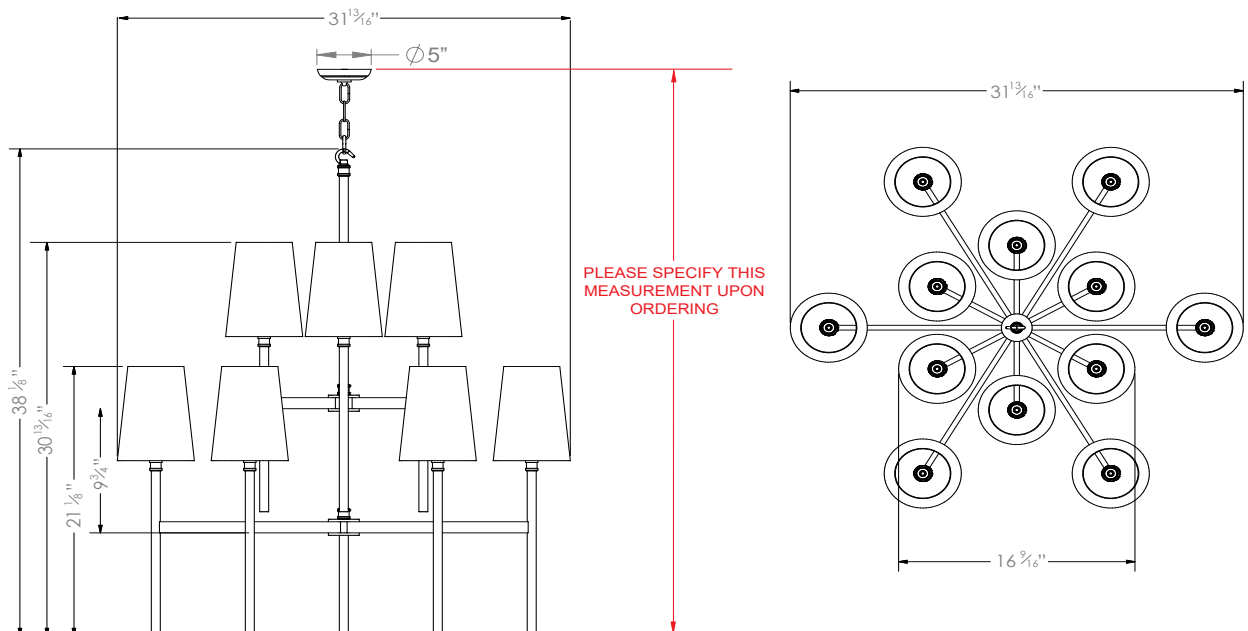

HECTOR FINCH

GUINEVERE CHANDELIER 12 LIGHT

PRODUCT CODE CH86

CATEGORY: CHANDELIERS & PENDANTS

DIMENSIONS

PRODUCT CODE CH86

CATEGORY: CHANDELIERS & PENDANTS

GUINEVERE CHANDELIER 12 LIGHT

| | |
|--|--|
| LAMP TYPE | UK / EU 12 x 40W (Max) E26 Candelabra |
| SHADE OPTIONS | UK / EU Shade 22 (4 1/4" top x 5 1/2" base x 7 1/2"W height). |
| FINISH OPTIONS | Brass Polished Lacquered, Brass Polished Unlacquered, Antique Brass (shown), Bronze, Chrome, Nickel Polished and Nickel Matte. |
| SIZE & SIMILAR OPTIONS | Guinevere Wall Light (WL306), Guinevere Chandelier, 6 Light (CH72) and Guinevere Wall Light, Double (WL307). |
| ACCREDITATION | This product is UL certificated.  |
| CLEANING AND MAINTENANCE INSTRUCTIONS | <p>Metalwork: We recommend a light polish with a non-abrasive lint free cloth. Do not use any metal cleaning products on the fixture as it can remove the finish entirely. Unlacquered brass finish will patinate slowly over time and can be brightened to brass by the use of a brass cleaning agent.</p> <p>Fabric Shades: Wipe gently with a dry cloth or dust lightly with a feather duster. Repeat regularly to prevent the build up of dust. Regular cleaning will prevent the possibility of dust becoming ingrained. Do not let water or moisture come into contact with the shade.</p> |