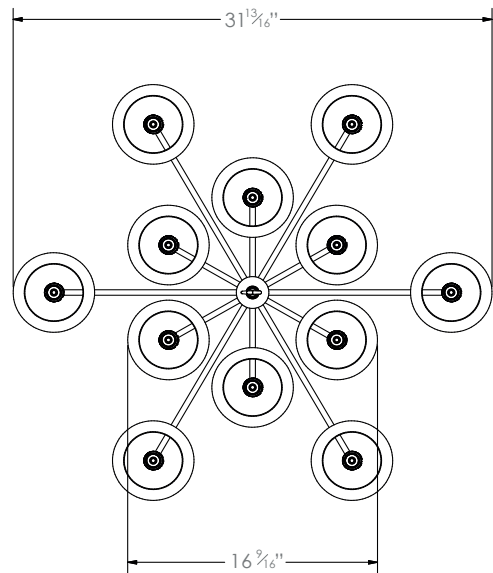

HECTOR FINCH

GUINEVERE CHANDELIER 12 LIGHT

PRODUCT CODE CH86

CATEGORY: CHANDELIERS & PENDANTS

DIMENSIONS

PRODUCT CODE CH86

CATEGORY: CHANDELIERS & PENDANTS

GUINEVERE CHANDELIER 12 LIGHT

LAMP TYPE	UK / EU 12 x 40W (Max) E26 Candelabra
SHADE OPTIONS	UK / EU Shade 22 (4 1/4" top x 5 1/2" base x 7 1/2"W height).
FINISH OPTIONS	Brass Polished Lacquered, Brass Polished Unlacquered, Antique Brass (shown), Bronze, Chrome, Nickel Polished and Nickel Matte.
SIZE & SIMILAR OPTIONS	Guinevere Wall Light (WL306), Guinevere Chandelier, 6 Light (CH72) and Guinevere Wall Light, Double (WL307).
CLEANING AND MAINTENANCE INSTRUCTIONS	<p>Metalwork: We recommend a light polish with a non-abrasive lint free cloth. Do not use any metal cleaning products on the fixture as it can remove the finish entirely. Unlacquered brass finish will patinate slowly over time and can be brightened to brass by the use of a brass cleaning agent.</p> <p>Fabric Shades: Wipe gently with a dry cloth or dust lightly with a feather duster. Repeat regularly to prevent the build up of dust. Regular cleaning will prevent the possibility of dust becoming ingrained. Do not let water or moisture come into contact with the shade.</p>