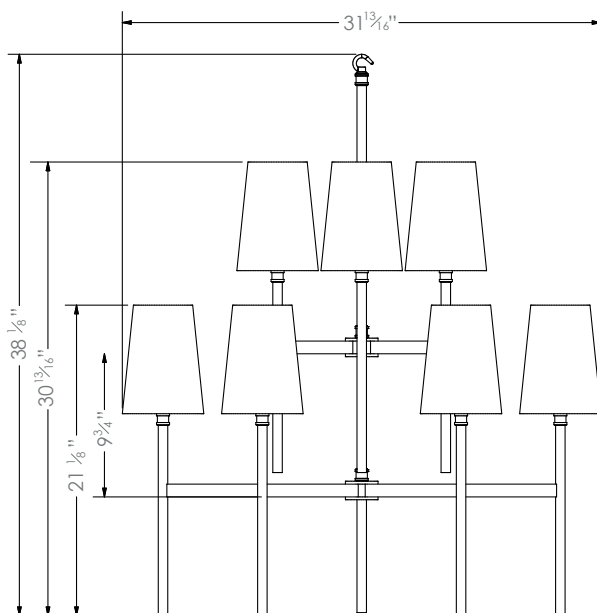

HECTOR FINCH

GUINEVERE CHANDELIER 12 LIGHT

PRODUCT CODE CH86

CATEGORY: CHANDELIERS & PENDANTS

DIMENSIONS

PRODUCT CODE CH86

CATEGORY: CHANDELIERS & PENDANTS

GUINEVERE CHANDELIER 12 LIGHT

LAMP TYPE	UK / EU 12 x 40W (Max) E26 Candelabra
SHADE OPTIONS	UK / EU Shade 22 (4 1/4" top x 5 1/2" base x 7 1/2"W height).
FINISH OPTIONS	Brass Polished Lacquered, Brass Polished Unlacquered, Antique Brass (shown), Bronze, Chrome, Nickel Polished and Nickel Matte.
SIZE & SIMILAR OPTIONS	Guinevere Wall Light (WL306), Guinevere Chandelier, 6 Light (CH72) and Guinevere Wall Light, Double (WL307).
CLEANING AND MAINTENANCE INSTRUCTIONS	<p>Metalwork: We recommend a light polish with a non-abrasive lint free cloth. Do not use any metal cleaning products on the fixture as it can remove the finish entirely. Unlacquered brass finish will patinate slowly over time and can be brightened to brass by the use of a brass cleaning agent.</p> <p>Fabric Shades: Wipe gently with a dry cloth or dust lightly with a feather duster. Repeat regularly to prevent the build up of dust. Regular cleaning will prevent the possibility of dust becoming ingrained. Do not let water or moisture come into contact with the shade.</p>