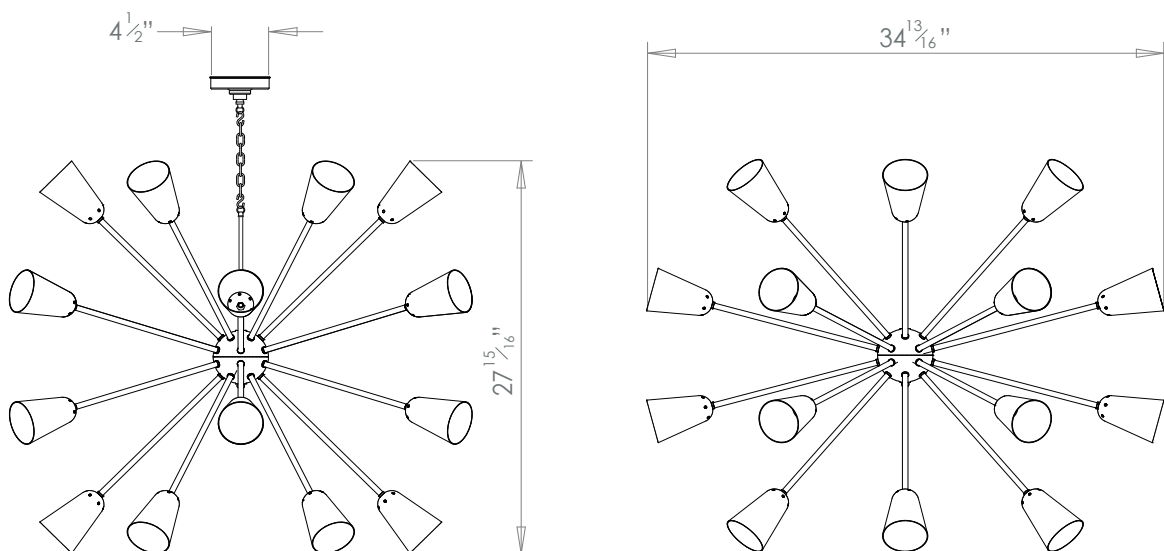

SPUTNIK CHANDELIER 24 LIGHT

PRODUCT CODE CH87

CATEGORY: CHANDELIERS & PENDANTS

DIMENSIONS

HECTOR FINCH

PRODUCT CODE CH87

CATEGORY: CHANDELIERS & PENDANTS

SPUTNIK CHANDELIER 24 LIGHT

LAMP TYPE	USA 24 x 4W (Max) GU10 LED
FINISH OPTIONS	Brass Polished Lacquered, Antique Brass (shown), Bronze, Chrome, Nickel Polished and Nickel Matte.
SIZE & SIMILAR OPTIONS	Dido Single Arm Wall Light (WL462), Dido Double Arm Wall Light (WL461) and Dido Table Lamp (TL116).
ADDITIONAL INFORMATION	Supplied with 35" of chain and rod as standard. Minimum overall drop from the ceiling to the bottom 34". Shade not included.
CLEANING AND MAINTENANCE INSTRUCTIONS	Metalwork: We recommend a light polish with a non-abrasive lint free cloth. Do not use any metal cleaning products on the fixture as it can remove the finish entirely. Unlacquered brass finish will patinate slowly over time and can be brightened to brass by the use of a brass cleaning agent.