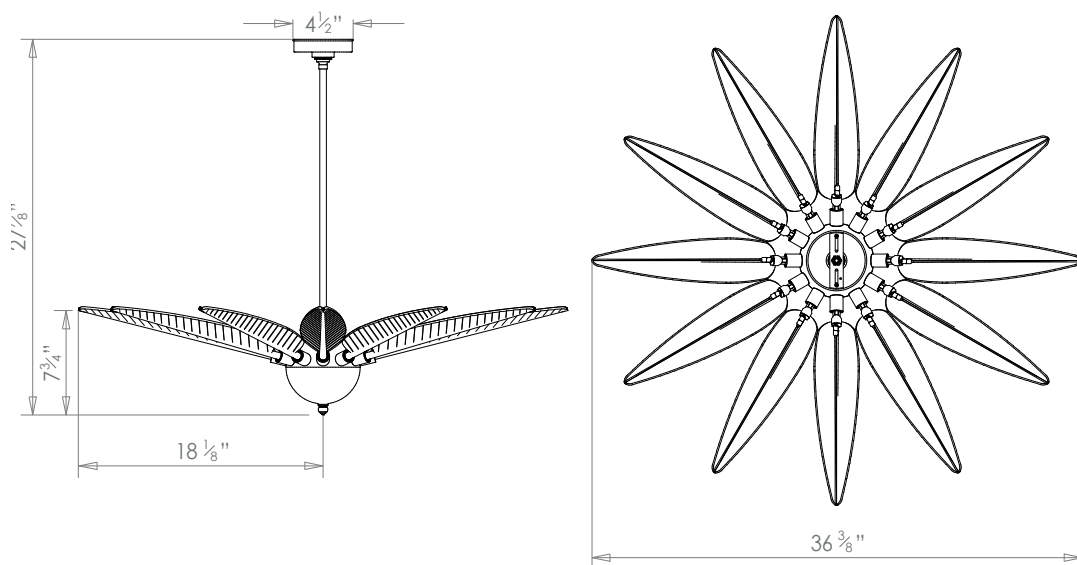

## PEGASUS CHANDELIER

PRODUCT CODE CH88

CATEGORY: CHANDELIERS & PENDANTS

### DIMENSIONS

PRODUCT CODE CH88

CATEGORY: CHANDELIERS & PENDANTS

---

---

**ADDITIONAL INFORMATION**

This fixture is supplied on a rod. Please specify total drop from the ceiling to the bottom. Minimum overall drop from the ceiling to the bottom of the fixture is 12.8"

---