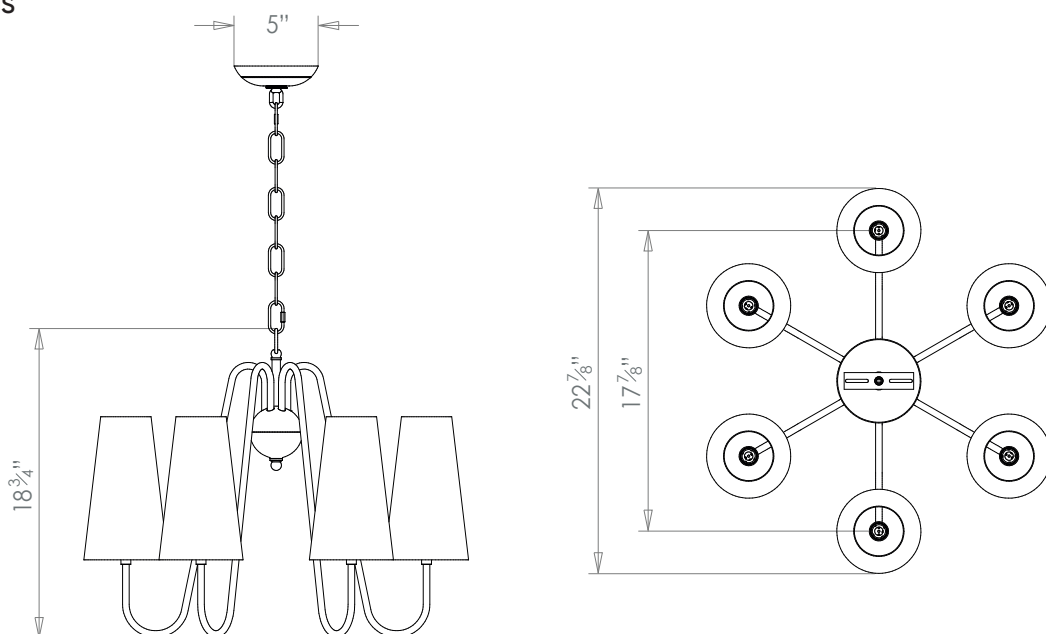

## JUNO SIX ARM CHANDELIER

PRODUCT CODE CH89

CATEGORY: CHANDELIERS

### DIMENSIONS

PRODUCT CODE CH89

CATEGORY: CHANDELIERS

---

## JUNO SIX ARM CHANDELIER

---

**LAMP TYPE**

**USA**

6 x 40W (Max) E26 Candle

---

**SHADE OPTIONS**

**USA**

Shade 33 (5" base X 3" top X 8 1/2" height).

---

**FINISH OPTIONS**

Brass Polished Lacquered, Brass Polished Unlacquered, Antique Brass, Bronze (shown), Chrome, Nickel Polished and Nickel Matt.

---

**SIZE & SIMILAR OPTIONS**