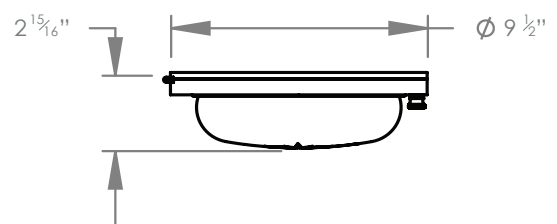

HECTOR FINCH

CECILIE FLUSH FITTING

PRODUCT CODE CL01

CATEGORY: CEILING LIGHTS

DIMENSIONS

PRODUCT CODE CL01

CATEGORY: CEILING LIGHTS

CECILIE FLUSH FITTING

LAMP TYPE	USA 2 x 25W (Max) E12
FINISH OPTIONS	Brass Polished Lacquered, Brass Polished Unlacquered, Antique Brass (shown), Bronze, Chrome, Nickel Polished and Nickel Matte.
WEIGHT	6lb 10oz
CLEANING AND MAINTENANCE INSTRUCTIONS	<p>Glass: Remove the glass where it is safe to do so. The glass then can be cleaned with a glass cleaner and a lint free cloth. Do not spray glass cleaner directly on the glass or fixture as it could affect the metal finish. Ensure the light is switched off and take care not to pull the flex or allow water to come into contact with the electrical components. Regular dusting with a feather duster will also help keep the glass clean.</p> <p>Metalwork: We recommend a light polish with a non-abrasive lint free cloth. Do not use any metal cleaning products on the fixture as it can remove the finish entirely. Unlacquered brass finish will patinate slowly over time and can be brightened to brass by the use of a brass cleaning agent.</p>