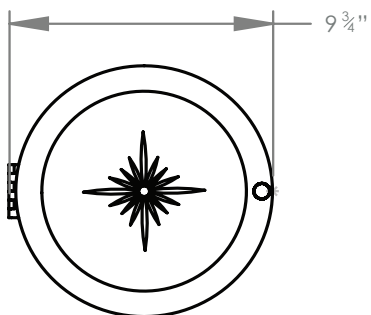

HECTOR FINCH

CECILIE FLUSH FITTING

PRODUCT CODE CL01

CATEGORY: CEILING LIGHTS

DIMENSIONS

PRODUCT CODE CL01

CATEGORY: CEILING LIGHTS

CECILIE FLUSH FITTING