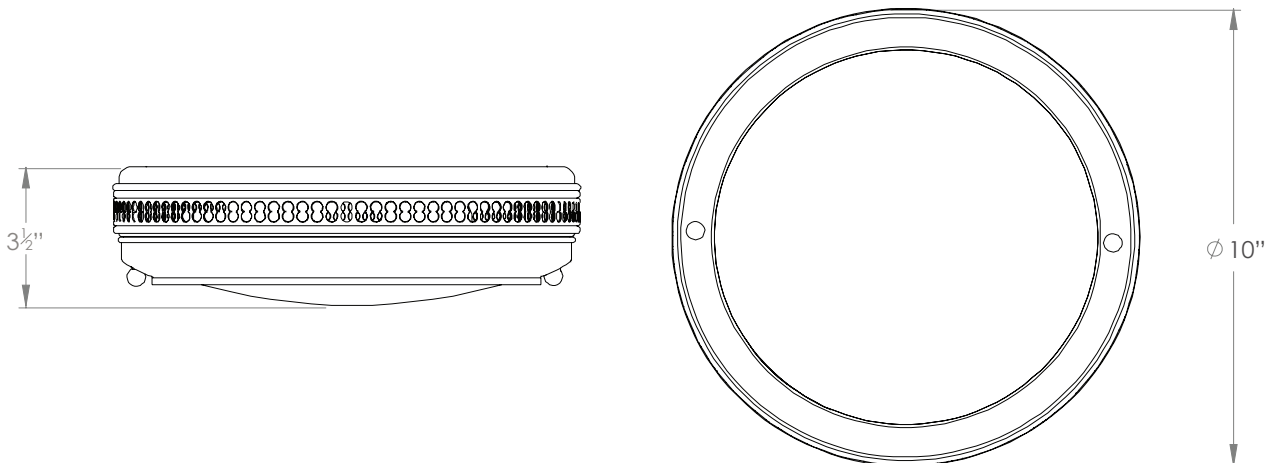

PORTHOLE LARGE

PRODUCT CODE CL03L

CATEGORY: CEILING LIGHTS

DIMENSIONS

HECTOR FINCH

PRODUCT CODE CL03L

CATEGORY: CEILING LIGHTS

PORTHOLE LARGE

LAMP TYPE

USA

2 x 40W (Max) E12 Candelabra

FINISH OPTIONS

Brass Polished Unlacquered, Antique Brass, Bronze and Nickel Polished (shown).

SIZE & SIMILAR OPTIONS

Porthole Ceiling Light Small (CL03S) and Porthole Ceiling Light Extra Large (CL03XL).