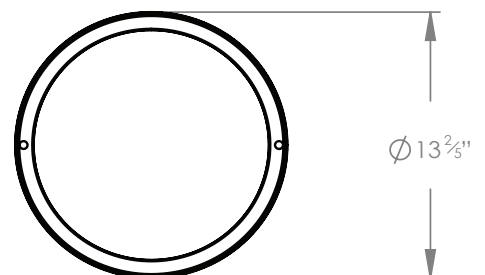

### DIMENSIONS

PRODUCT CODE CL03XL

CATEGORY: CEILING LIGHTS

---