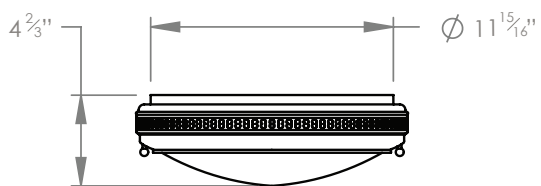

### DIMENSIONS

PRODUCT CODE CL03XL

CATEGORY: CEILING LIGHTS

---