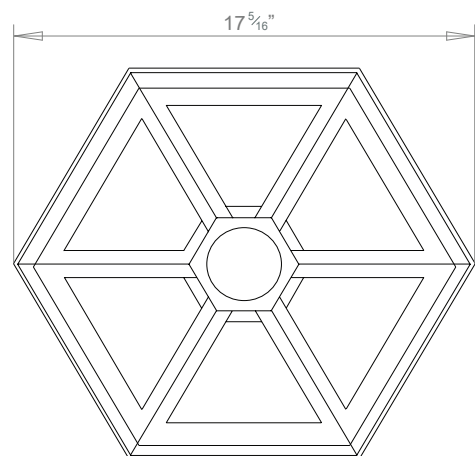

### DIMENSIONS

PRODUCT CODE CL20

CATEGORY: CEILING LIGHTS

---