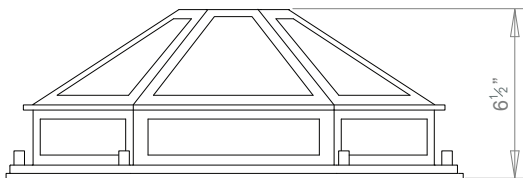

### DIMENSIONS

PRODUCT CODE CL20

CATEGORY: CEILING LIGHTS

---