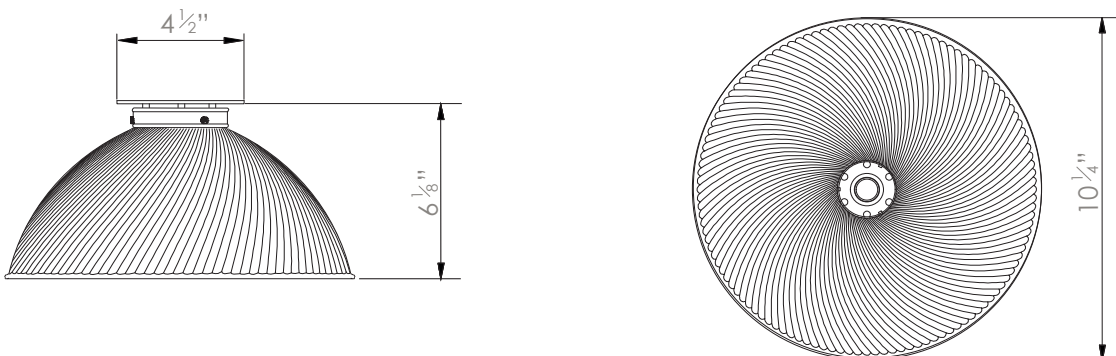

## TIBER FLUSH CEILING MOUNTED SMALL

PRODUCT CODE CL25S

CATEGORY: CEILING LIGHTS

### DIMENSIONS

PRODUCT CODE CL25S

CATEGORY: CEILING LIGHTS