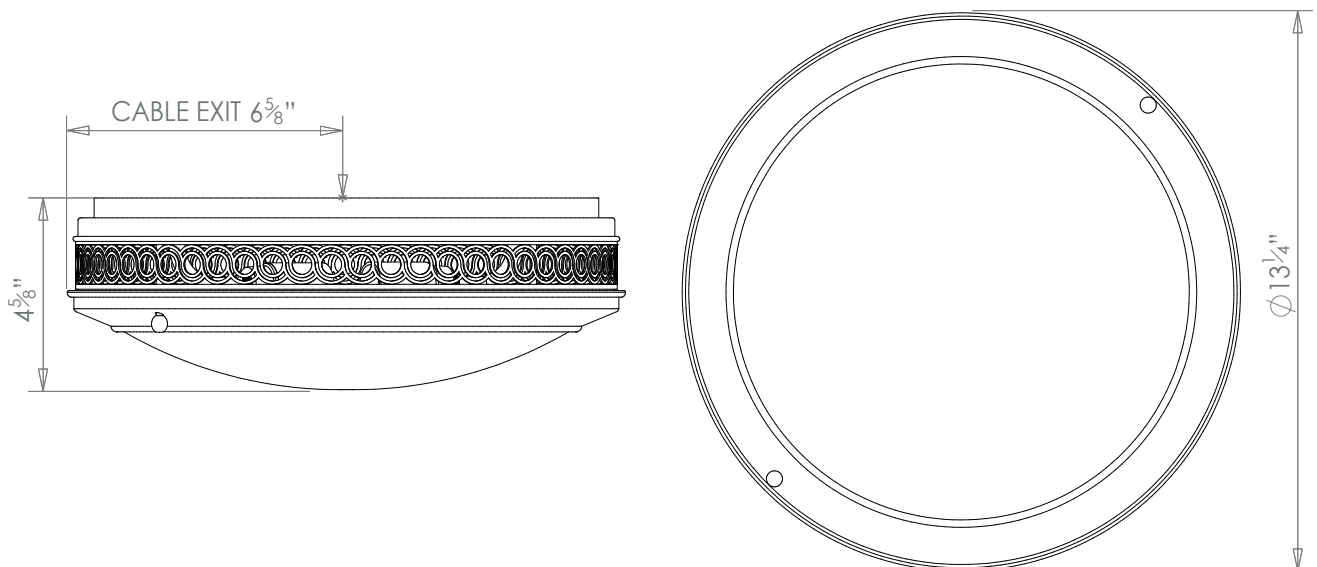

DIANA PORTHOLE EXTRA LARGE

PRODUCT CODE CL26XL

CATEGORY: CEILING LIGHT

DIMENSIONS

PRODUCT CODE CL26XL

CATEGORY: CEILING LIGHT

DIANA PORTHOLE EXTRA LARGE

LAMP TYPE	USA 2 x 40W (Max) E12 Candle
FINISH OPTIONS	Brass Polished Unlacquered, Antique Brass, Bronze, and Nickel Polished (shown).
WEIGHT	9lb 15oz
SIZE & SIMILAR OPTIONS	Diana Porthole Small (CL26S), Diana Porthole Extra Large (CL26XL), Porthole Ceiling Light Small (CL03S), Porthole Ceiling Light Large (CL03L) and Porthole Ceiling Light Extra Large (CL03XL).
CLEANING AND MAINTENANCE INSTRUCTIONS	<p>Glass: The glass then can be cleaned with a glass cleaner and a lint free cloth. Do not spray glass cleaner directly on the glass or fixture as it could affect the metal finish. Ensure the light is switched off and take care not to pull the flex or allow water to come into contact with the electrical components. Regular dusting with a feather duster will also help keep the glass clean.</p> <p>Metalwork: We recommend a light polish with a non-abrasive lint free cloth. Do not use any metal cleaning products on the fixture as it can remove the finish entirely. Unlacquered brass finish will patinate slowly over time and can be brightened to brass by the use of a brass cleaning agent</p>