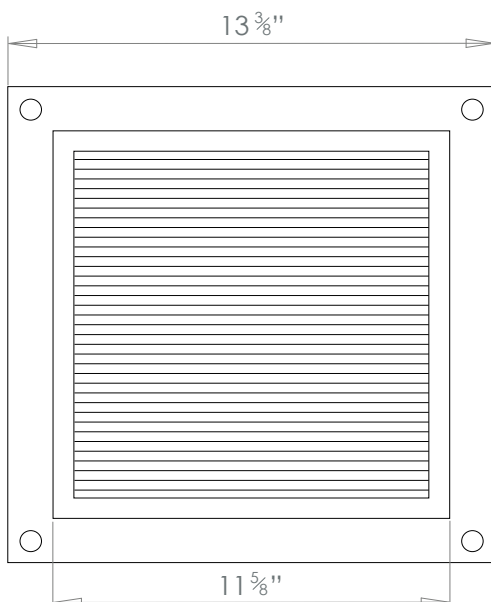

SQUARE FLUSH MOUNT WITH RIBBED GLASS MEDIUM

PRODUCT CODE CL32M

CATEGORY: CEILING LIGHTS

DIMENSIONS

PRODUCT CODE CL32M

CATEGORY: CEILING LIGHTS

SQUARE FLUSH MOUNT WITH RIBBED GLASS MEDIUM

LAMP TYPE