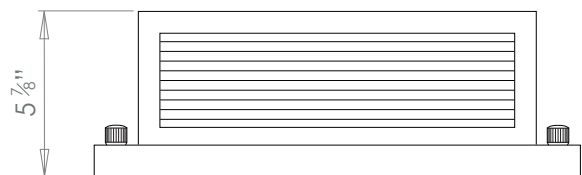

SQUARE FLUSH MOUNT WITH RIBBED GLASS MEDIUM

PRODUCT CODE CL32M

CATEGORY: CEILING LIGHTS

DIMENSIONS

PRODUCT CODE CL32M

CATEGORY: CEILING LIGHTS

SQUARE FLUSH MOUNT WITH RIBBED GLASS MEDIUM

LAMP TYPE

USA

2 x 40W (Max) E12 General Service

FINISH OPTIONS

Antique Brass (shown), Brass Polished Lacquered, Brass Polished Unlacquered, Bronze, Chrome, Nickel Polished and Nickel Matte.

WEIGHT

7.7lb

**CLEANING AND
MAINTENANCE
INSTRUCTIONS**