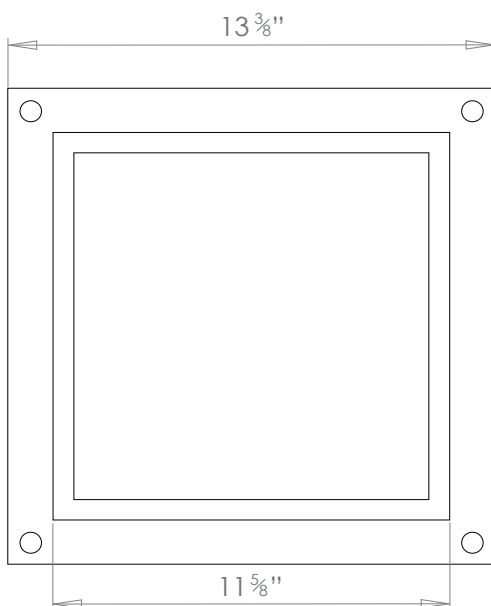

## SQUARE FLUSH MOUNT WITH OPAL GLASS MEDIUM

PRODUCT CODE CL33M

CATEGORY: CEILING LIGHTS

### DIMENSIONS

PRODUCT CODE CL33M

CATEGORY: CEILING LIGHTS

---