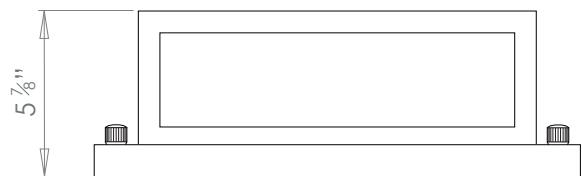

## SQUARE FLUSH MOUNT WITH OPAL GLASS MEDIUM

PRODUCT CODE CL33M

CATEGORY: CEILING LIGHTS

### DIMENSIONS

PRODUCT CODE CL33M

CATEGORY: CEILING LIGHTS

---