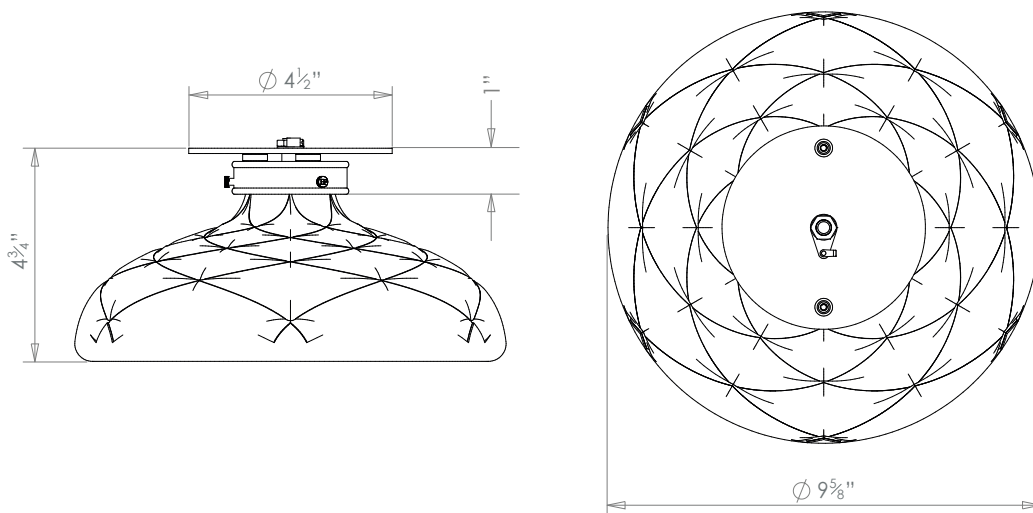

HECTOR FINCH

CLOUD FLUSH MOUNT

PRODUCT CODE CL35

CATEGORY: CEILING LIGHTS

DIMENSIONS

PRODUCT CODE CL35

CATEGORY: CEILING LIGHTS

CLOUD FLUSH MOUNT