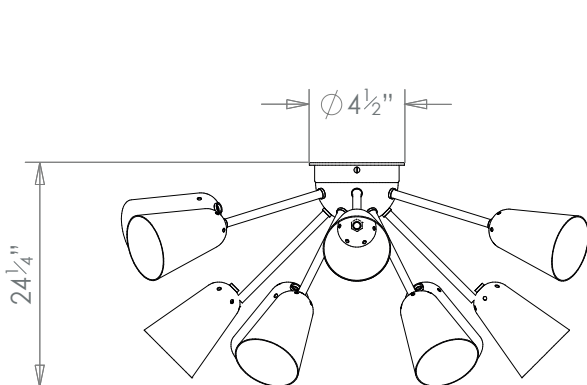

HECTOR FINCH

SPUTNIK CEILING LIGHT 12 LIGHT

PRODUCT CODE CL36

CATEGORY: CEILING LIGHT

DIMENSIONS

HECTOR FINCH

PRODUCT CODE CL36

CATEGORY: CEILING LIGHT