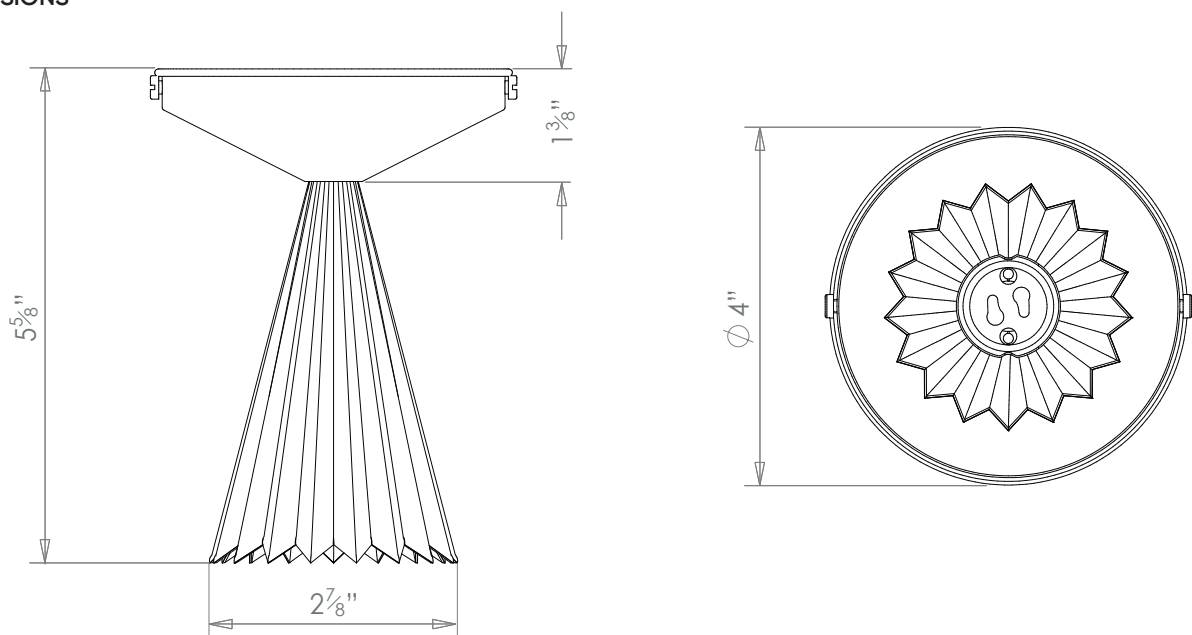

HECTOR FINCH

SIMONE CEILING LIGHT

PRODUCT CODE CL37

CATEGORY: CEILING LIGHT

DIMENSIONS

PRODUCT CODE CL37

CATEGORY: CEILING LIGHT

SIMONE CEILING LIGHT

LAMP TYPE	USA 1 x 5W (Max) GU10 LED
FINISH OPTIONS	Brass Polished Unlacquered (shown), Brass Polished Lacquered, Antique Brass, Bronze, Chrome, Nickel Polished and Nickel Matte.
WEIGHT	10 oz
ADDITIONAL INFORMATION	Supplied with a GU10 LED bulb, 5W, 2700k Warm White. Dimmable GU10 bulbs can be sourced online or at a local hardware store.
CLEANING AND MAINTENANCE INSTRUCTIONS	Metalwork: We recommend a light polish with a non-abrasive lint free cloth. Do not use any metal cleaning products on the fixture as it can remove the finish entirely. Unlacquered brass finish will patinate slowly over time and can be brightened to brass by the use of a brass cleaning agent