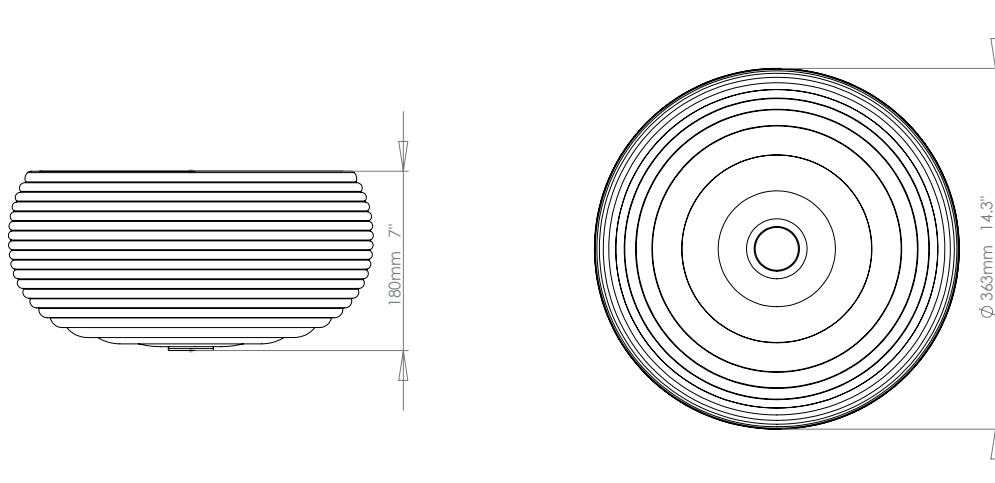

HF

HECTOR FINCH LIGHTING

BEEHIVE CEILING LIGHT

The Beehive Ceiling Light is an inspired addition to the ever popular Hector Finch range of flush fittings. Loosely based on a Venini glass wall light, this honeypot shape will enhance any low ceiling in the home and can be used as a bathroom fixture with its companion wall light. An exclusive design for Hector Finch Lighting.

PRODUCT CODE CL11

CATEGORY: CEILING LIGHTS

DIMENSIONS

BEEHIVE CEILING LIGHT

LAMP TYPE
INCANDESCENT**UK**
3 x 25W (Max) E27 Golfball**EU**
3 x 25W (Max) E27 Golfball**USA**
3 x 25W (Max) E26 Golfball

LAMP TYPE ENERGY
SAVING