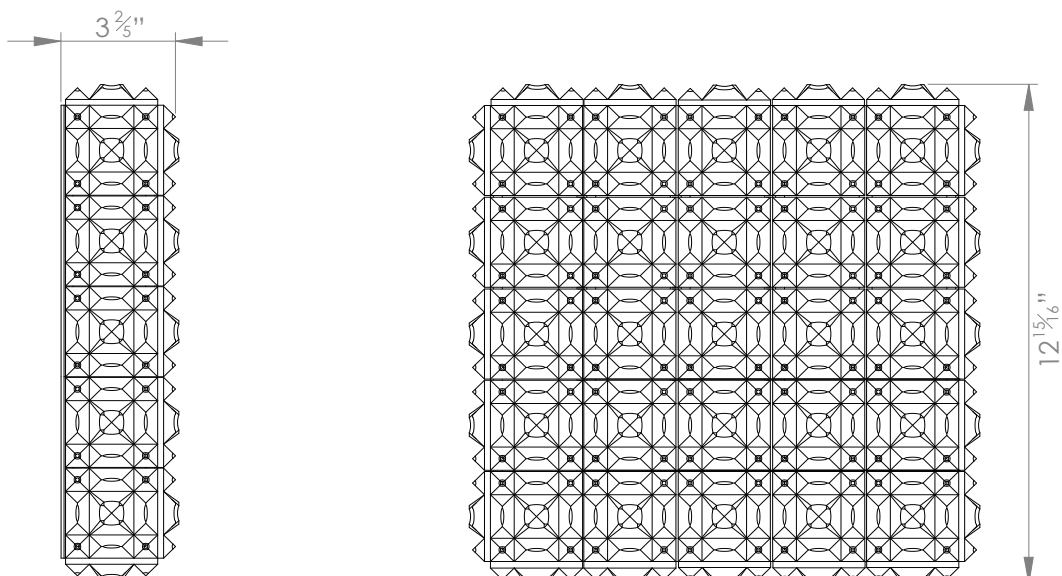

HECTOR FINCH

BERLIN CEILING LIGHT

PRODUCT CODE CL14

CATEGORY: CEILING LIGHTS

DIMENSIONS

PRODUCT CODE CL14

CATEGORY: CEILING LIGHTS

BERLIN CEILING LIGHT

LAMP TYPE	USA 4 x 40W (Max) E12 Golfball
FINISH OPTIONS	Nickel Polished (shown).
SIZE & SIMILAR OPTIONS	Berlin Pillar Light (WL280), Berlin Wall Light Single (WL213), Berlin Wall Light Double (WL255), Cinema Wall Light Single (WL212) and Cinema Wall Light Double (WL211).
WEIGHT	15lb 7oz
CLEANING AND MAINTENANCE INSTRUCTIONS	<p>Glass: Remove the glass where it is safe to do so. The glass then can be cleaned with a glass cleaner and a lint free cloth. Do not spray glass cleaner directly on the glass or fixture as it could affect the metal finish. Ensure the light is switched off and take care not to pull the flex or allow water to come into contact with the electrical components. Regular dusting with a feather duster will also help keep the glass clean.</p> <p>Metalwork: We recommend a light polish with a non-abrasive lint free cloth. Do not use any metal cleaning products on the fixture as it can remove the finish entirely. Unlacquered brass finish will patinate slowly over time and can be brightened to brass by the use of a brass cleaning agent.</p>