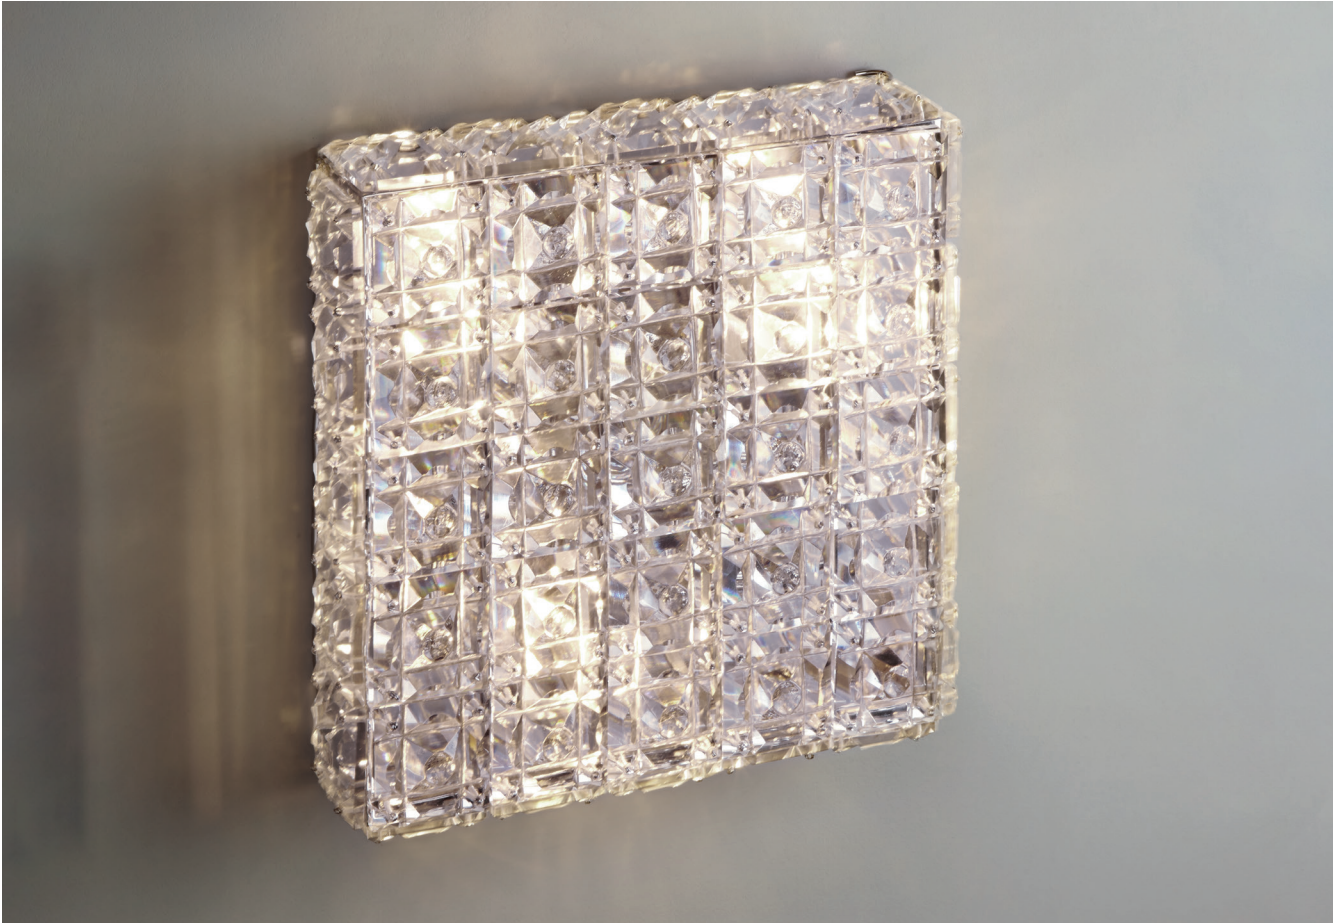

HECTOR FINCH

BERLIN CEILING LIGHT

PRODUCT CODE CL14

CATEGORY: CEILING LIGHTS

DIMENSIONS

PRODUCT CODE CL14

CATEGORY: CEILING LIGHTS

BERLIN CEILING LIGHT

LAMP TYPE	USA 4 x 40W (Max) E12 Golfball
FINISH OPTIONS	Nickel Polished (shown).
SIZE & SIMILAR OPTIONS	Berlin Pillar Light (WL280), Berlin Wall Light Single (WL213), Berlin Wall Light Double (WL255), Cinema Wall Light Single (WL212) and Cinema Wall Light Double (WL211).
WEIGHT	15lb 7oz
CLEANING AND MAINTENANCE INSTRUCTIONS	<p>Glass: Remove the glass where it is safe to do so. The glass then can be cleaned with a glass cleaner and a lint free cloth. Do not spray glass cleaner directly on the glass or fixture as it could affect the metal finish. Ensure the light is switched off and take care not to pull the flex or allow water to come into contact with the electrical components. Regular dusting with a feather duster will also help keep the glass clean.</p> <p>Metalwork: We recommend a light polish with a non-abrasive lint free cloth. Do not use any metal cleaning products on the fixture as it can remove the finish entirely. Unlacquered brass finish will patinate slowly over time and can be brightened to brass by the use of a brass cleaning agent.</p>