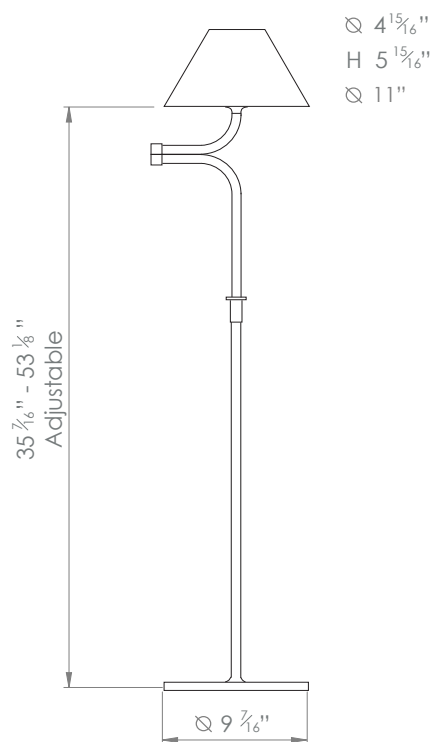

HECTOR FINCH

ESTA FLOOR READING LIGHT

PRODUCT CODE FL03

CATEGORY: TABLE & FLOOR LIGHTS

DIMENSIONS

PRODUCT CODE FL03

CATEGORY: TABLE & FLOOR LIGHTS

ESTA FLOOR READING LIGHT

LAMP TYPE	USA 1 x E26 LED á 1505 Lumen, 10.5W incl.
FINISH OPTIONS	Brass Polished Lacquered, Brass Brushed Lacquered, Chrome, Nickel Polished (shown) and Nickel Matte.
WEIGHT	15lb 4oz
ADDITIONAL INFORMATION	Shade included in price.
CLEANING AND MAINTENANCE INSTRUCTIONS	<p>Metalwork: We recommend a light polish with a non-abrasive lint free cloth. Do not use any metal cleaning products on the fixture as it can remove the finish entirely. Unlacquered brass finish will patinate slowly over time and can be brightened to brass by the use of a brass cleaning agent.</p> <p>Fabric Shades: Wipe gently with a dry cloth or dust lightly with a feather duster. Repeat regularly to prevent the build up of dust. Regular cleaning will prevent the possibility of dust becoming ingrained. Do not let water or moisture come into contact with the shade.</p>