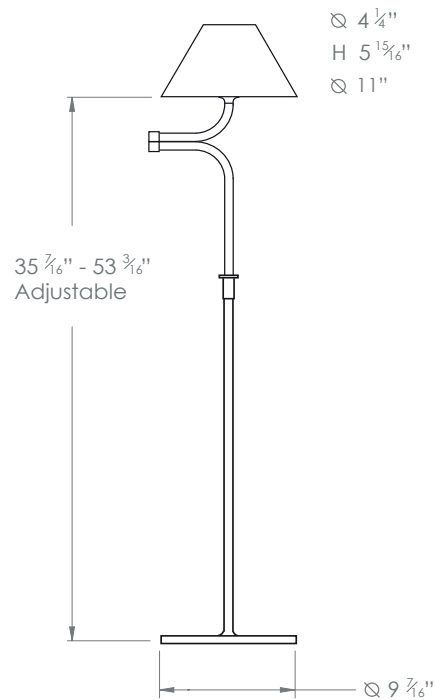

HECTOR FINCH

ESTA FLOOR READING LIGHT

PRODUCT CODE FL03

CATEGORY: TABLE & FLOOR LIGHTS

DIMENSIONS

PRODUCT CODE FL03

CATEGORY: TABLE & FLOOR LIGHTS

ESTA FLOOR READING LIGHT

LAMP TYPE	USA 1 x E26 LED á 1505 Lumen, 10.5W incl.
FINISH OPTIONS	Brass Polished Lacquered, Brass Brushed Lacquered, Chrome, Nickel Polished (shown) and Nickel Matte.
WEIGHT	15lb 4oz
ADDITIONAL INFORMATION	Shade included in price.
CLEANING AND MAINTENANCE INSTRUCTIONS	<p>Metalwork: We recommend a light polish with a non-abrasive lint free cloth. Do not use any metal cleaning products on the fixture as it can remove the finish entirely. Unlacquered brass finish will patinate slowly over time and can be brightened to brass by the use of a brass cleaning agent.</p> <p>Fabric Shades: Wipe gently with a dry cloth or dust lightly with a feather duster. Repeat regularly to prevent the build up of dust. Regular cleaning will prevent the possibility of dust becoming ingrained. Do not let water or moisture come into contact with the shade.</p>