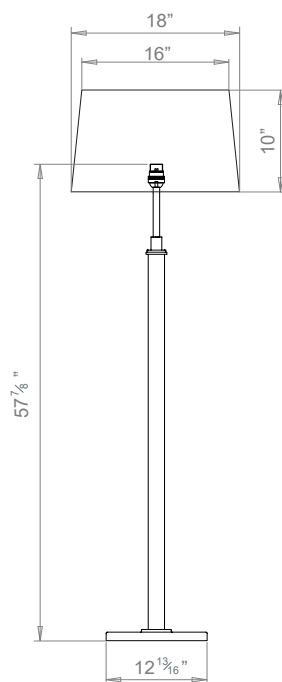

### DIMENSIONS

PRODUCT CODE FL18

CATEGORY: TABLE & FLOOR LIGHTS

---