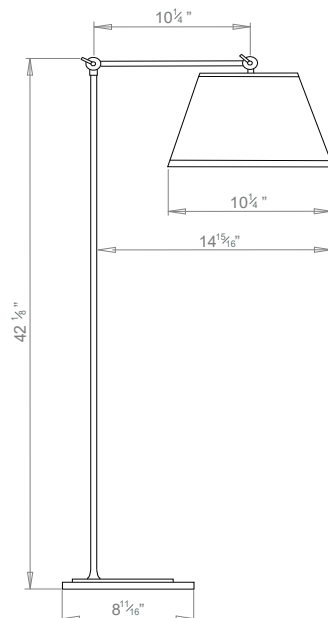

HECTOR FINCH

LIZZIE FLOOR LAMP

PRODUCT CODE FL19

CATEGORY: TABLE & FLOOR LIGHTS

DIMENSIONS