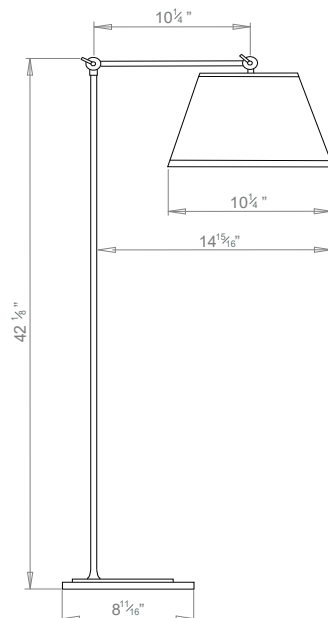

HECTOR FINCH

LIZZIE FLOOR LAMP

PRODUCT CODE FL19

CATEGORY: TABLE & FLOOR LIGHTS

DIMENSIONS

PRODUCT CODE FL19

CATEGORY: TABLE & FLOOR LIGHTS

LIZZIE FLOOR LAMP

LAMP TYPE	UK / EU 1 x 60W (MAX) E26 General Service
SHADE OPTIONS	Shade 34, Round (10" base x 6" top x 7" height).
FINISH OPTIONS	Antique Brass (shown), Brass Polished Lacquered, Brass Polished Unlacquered, Bronze, Chrome, Nickel Polished and Nickel Matte.
SIZE & SIMILAR OPTIONS	Leila Brass Floor Lamp (FL20), Max Floor Lamp (FL21), and Zac Floor Lamp (FL133)
ADDITIONAL INFORMATION	Shade is not included.
CLEANING AND MAINTENANCE INSTRUCTIONS	<p>Fabric Shades: Wipe gently with a dry cloth or dust lightly with a feather duster. Repeat regularly to prevent the build up of dust. Regular cleaning will prevent the possibility of dust becoming ingrained. Do not let water or moisture come into contact with the shade.</p> <p>Metalwork: We recommend a light polish with a non-abrasive lint free cloth. Do not use any metal cleaning products on the fixture as it can remove the finish entirely. Unlacquered brass finish will patinate slowly over time and can be brightened to brass by the use of a brass cleaning agent.</p>