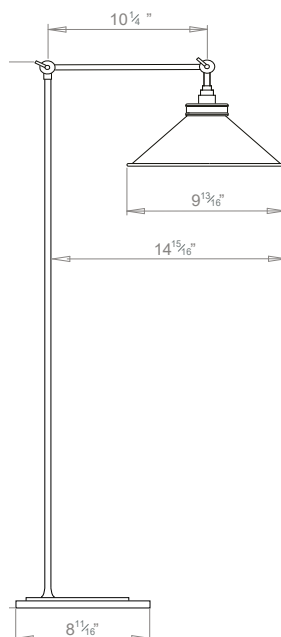

## LEILA BRASS FLOOR LAMP

PRODUCT CODE FL20

CATEGORY: TABLE & FLOOR LIGHTS

### DIMENSIONS

HECTOR FINCH

PRODUCT CODE FL20

CATEGORY: TABLE & FLOOR LIGHTS

---