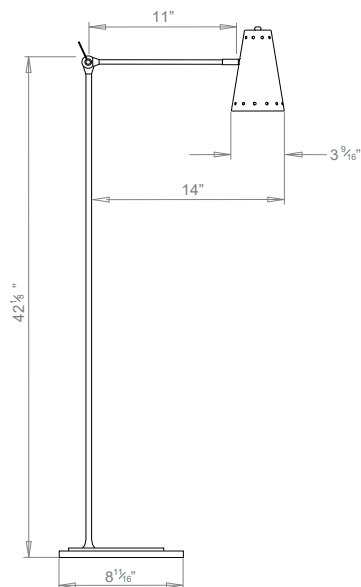

HECTOR FINCH

MAX FLOOR LAMP

PRODUCT CODE FL21

CATEGORY: TABLE & FLOOR LIGHTS

DIMENSIONS

PRODUCT CODE FL21

CATEGORY: TABLE & FLOOR LIGHTS

MAX FLOOR LAMP