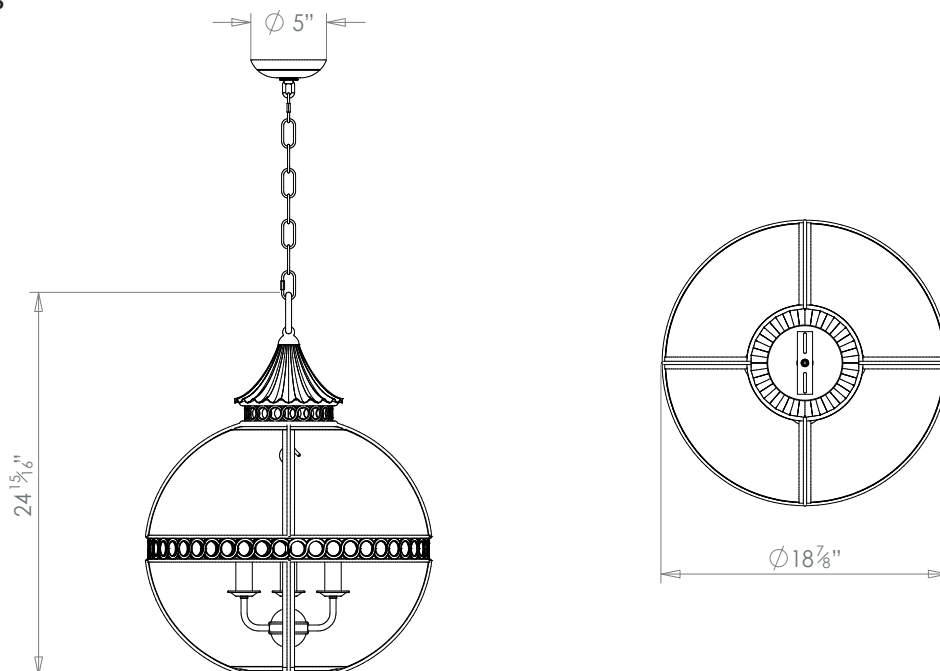

HECTOR FINCH

ARTEMIS GLOBE LARGE

*Pictured in the small size

PRODUCT CODE LA15L

CATEGORY: HANGING LANTERNS

DIMENSIONS

PRODUCT CODE LA15L

CATEGORY: HANGING LANTERNS

ARTEMIS GLOBE LARGE

LAMP TYPE	USA 4 x 40W (Max) E12 Candle
FINISH OPTIONS	Brass Polished Lacquered, Brass Polished Unlacquered, Antique Brass (shown), Bronze, Chrome, and Nickel Polished.
SIZE & SIMILAR OPTIONS	Artemis Globe Small (LA15S), Artemis Globe Large (LA15L), Apollo Lantern Small (LA360S) and Apollo Lantern Large (LA360L)
ADDITIONAL INFORMATION	Supplied with 23" of chain and canopy as standard. Minimum overall drop from the ceiling to the bottom of the globe 28 7/16".
CLEANING AND MAINTENANCE INSTRUCTIONS	<p>Glass: The glass then can be cleaned with a glass cleaner and a lint free cloth. Do not spray glass cleaner directly on the glass or fixture as it could affect the metal finish. Ensure the light is switched off and take care not to pull the flex or allow water to come into contact with the electrical components. Regular dusting with a feather duster will also help keep the glass clean.</p> <p>Metalwork: We recommend a light polish with a non-abrasive lint free cloth. Do not use any metal cleaning products on the fixture as it can remove the finish entirely. Unlacquered brass finish will patinate slowly over time and can be brightened to brass by the use of a brass cleaning agent.</p>