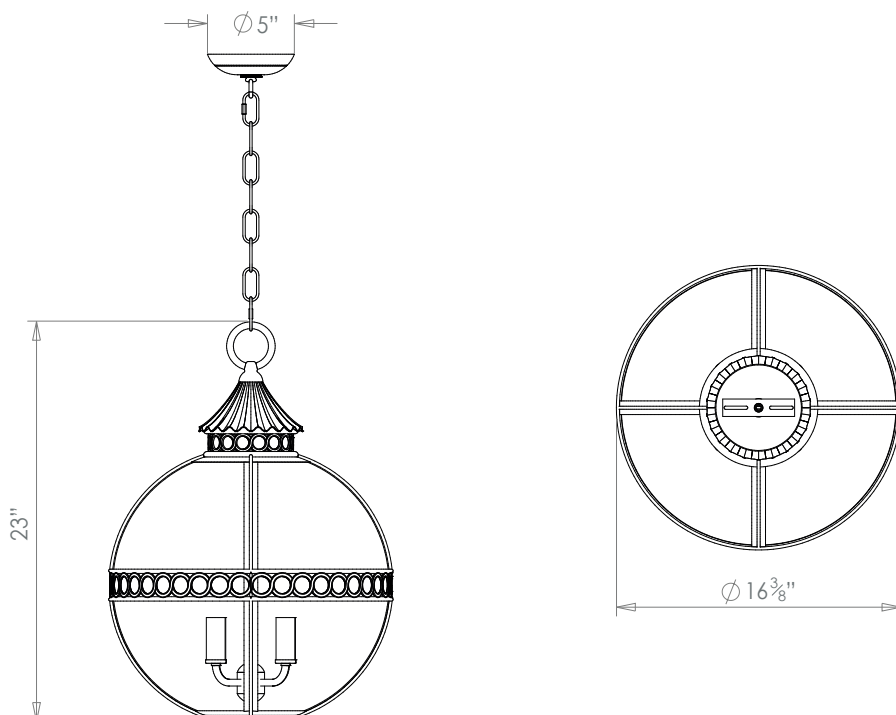

HECTOR FINCH

ARTEMIS GLOBE SMALL

PRODUCT CODE LA15S

CATEGORY: HANGING LANTERNS

DIMENSIONS

PRODUCT CODE LA15S

CATEGORY: HANGING LANTERNS

ARTEMIS GLOBE SMALL

LAMP TYPE	USA 4 x 40W (Max) E12 Candle
FINISH OPTIONS	Brass Polished Lacquered, Brass Polished Unlacquered, Antique Brass (shown), Bronze, Chrome, and Nickel Polished.
SIZE & SIMILAR OPTIONS	Artemis Globe Large (LA15L), Artemis Globe Extra Large (LA15XL), Apollo Lantern Small (LA360S) and Apollo Lantern Large (LA360L)
WEIGHT	17lb 3oz
ADDITIONAL INFORMATION	Supplied with 23" of chain and canopy as standard. Minimum overall drop from the ceiling to the bottom of the globe 26 9/16"
CLEANING AND MAINTENANCE INSTRUCTIONS	<p>Glass: The glass can be cleaned with a glass cleaner and a lint free cloth. Do not spray glass cleaner directly on the glass or fixture as it could affect the metal finish. Ensure the light is switched off and take care not to pull the flex or allow water to come into contact with the electrical components. Regular dusting with a feather duster will also help keep the glass clean.</p> <p>Metalwork: We recommend a light polish with a non-abrasive lint free cloth. Do not use any metal cleaning products on the fixture as it can remove the finish entirely. Unlacquered brass finish will patinate slowly over time and can be brightened to brass by the use of a brass cleaning agent.</p>