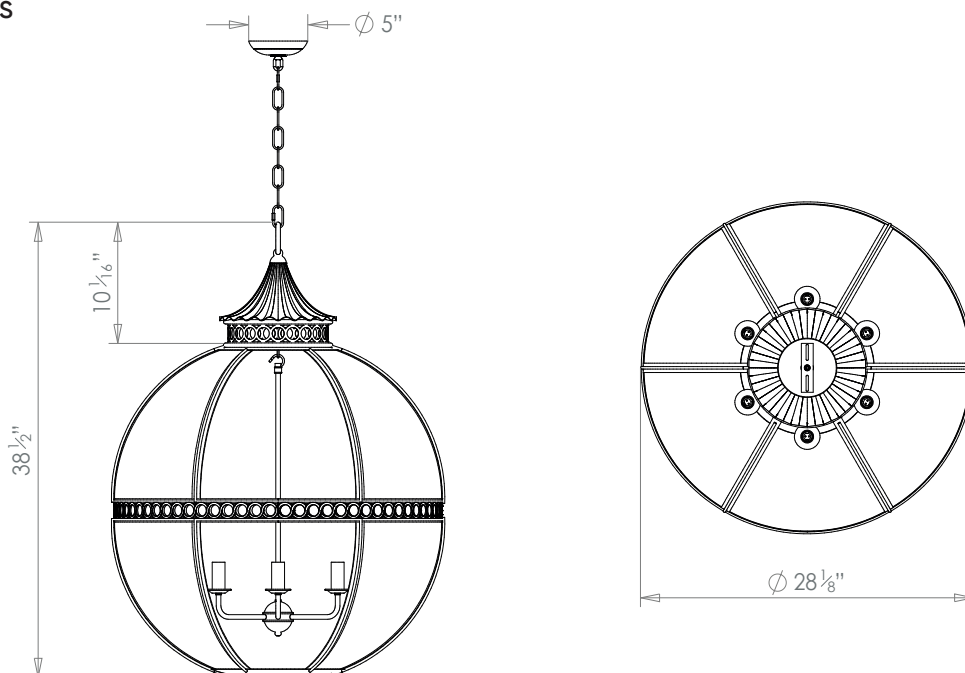

## ARTEMIS GLOBE LARGE

PRODUCT CODE LA15XL

CATEGORY: HANGING LANTERNS

### DIMENSIONS

PRODUCT CODE LA15XL

CATEGORY: HANGING LANTERNS

---