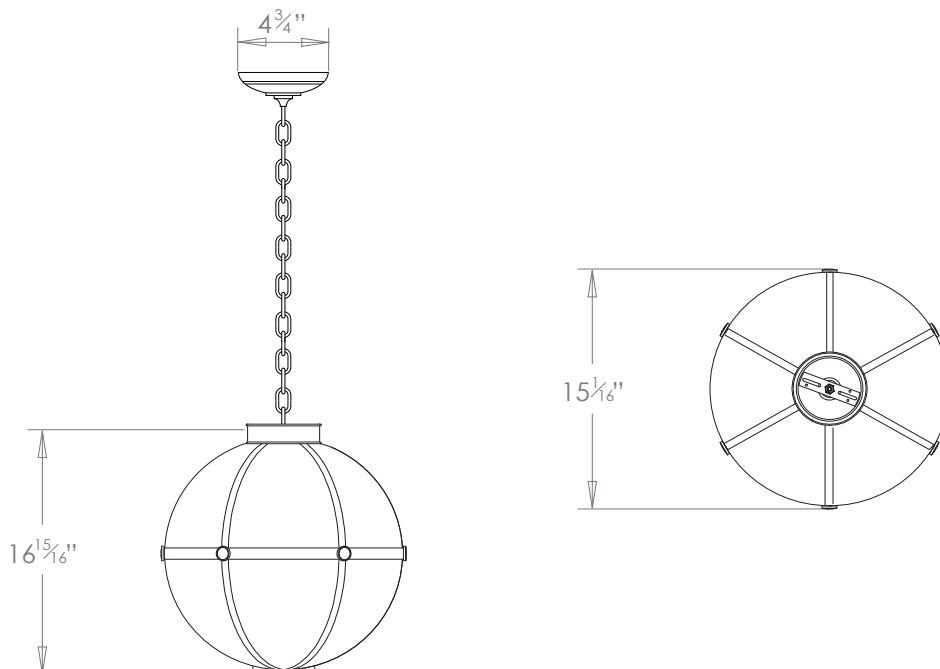

## APOLLO LANTERN SMALL

PRODUCT CODE LA360S

CATEGORY: HANGING LANTERNS

### DIMENSIONS

PRODUCT CODE LA360S

CATEGORY: HANGING LANTERNS

---

## APOLLO LANTERN SMALL

<b>LAMP TYPE</b>	<b>USA</b> 3 x 40W (Max) E12 Candelabra
<b>FINISH OPTIONS</b>	Antique Brass, Bronze (shown), Nickel Polished and Zinc.
<b>SIZE &amp; SIMILAR OPTIONS</b>	Apollo Lantern Large (LA360L).
<b>WEIGHT</b>	17lb 11oz
<b>ADDITIONAL INFORMATION</b>	Supplied with 23" of chain and canopy as standard. Minimum overall drop from the ceiling to the bottom of the globe 21".
<b>CLEANING AND MAINTENANCE INSTRUCTIONS</b>	<p>Glass: Remove the glass where it is safe to do so. The glass then can be cleaned with a glass cleaner and a lint free cloth. Do not spray glass cleaner directly on the glass or fixture as it could affect the metal finish. Ensure the light is switched off and take care not to pull the flex or allow water to come into contact with the electrical components. Regular dusting with a feather duster will also help keep the glass clean.</p> <p>Metalwork: We recommend a light polish with a non-abrasive lint free cloth. Do not use any metal cleaning products on the fixture as it can remove the finish entirely. Unlacquered brass finish will patinate slowly over time and can be brightened to brass by the use of a brass cleaning agent.</p>