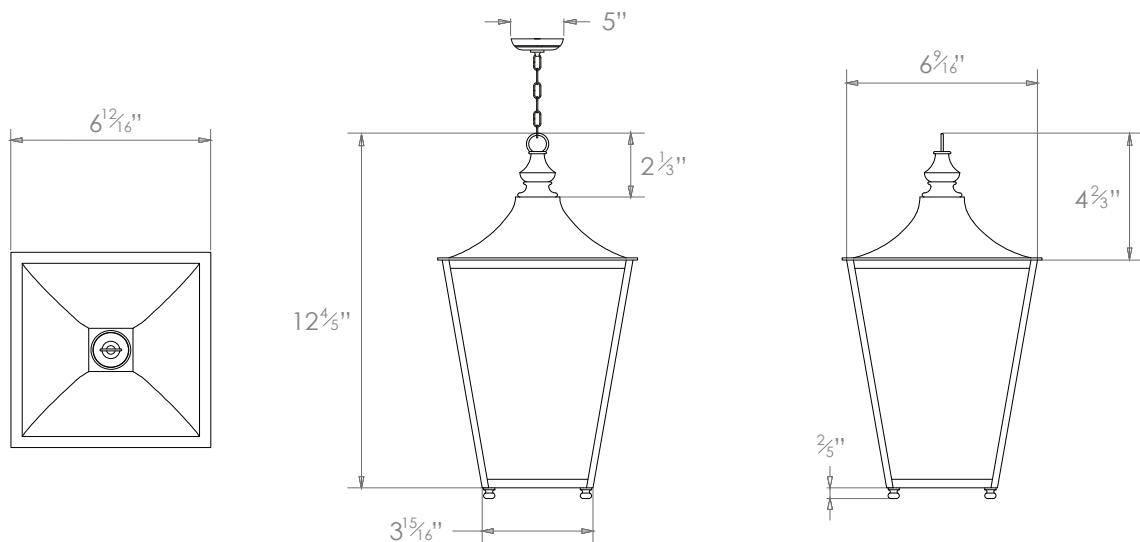

HECTOR FINCH

ATHENA HANGING LANTERN SMALL

PRODUCT CODE LA412S

CATEGORY: HANGING LANTERNS

DIMENSIONS

PRODUCT CODE LA412S

CATEGORY: HANGING LANTERNS

ATHENA HANGING LANTERN SMALL

LAMP TYPE	USA 1 x 40W (Max) E12 Candleabra
FINISH OPTIONS	Antique Brass, Black, Bronze, Verdigris (shown) and Zinc.
SIZE & SIMILAR OPTIONS	Athena Hanging Lantern on Bracket (WL134), Athena Wall Lantern Small (WL430S), Athena Hanging Lantern Large (LA412L) and Athena Wall Lantern Large (WL430L).
WEIGHT	5lb 8oz
ACCREDITATION	This product is UL certificated. 
ADDITIONAL INFORMATION	Supplied with 23" of chain and canopy as standard. Minimum overall drop from the ceiling to the bottom 17". Suitable for indoor and outdoor undercover use.
CLEANING AND MAINTENANCE INSTRUCTIONS	<p>Glass: Remove the glass where it is safe to do so. The glass then can be cleaned with a glass cleaner and a lint free cloth. Do not spray glass cleaner directly on the glass or fixture as it could affect the metal finish. Ensure the light is switched off and take care not to pull the flex or allow water to come into contact with the electrical components. Regular dusting with a feather duster will also help keep the glass clean.</p> <p>Metalwork: We recommend a light polish with a non-abrasive lint free cloth. Do not use any metal cleaning products on the fixture as it can remove the finish entirely. Unlacquered brass finish will patinate slowly over time and can be brightened to brass by the use of a brass cleaning agent.</p>