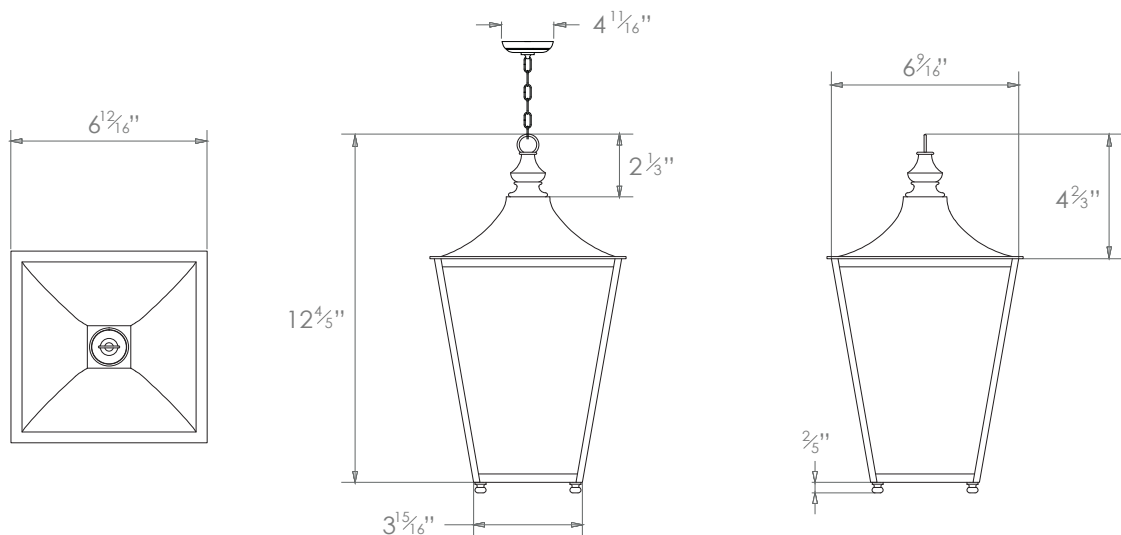

HECTOR FINCH

ATHENA HANGING LANTERN ZINC SMALL

PRODUCT CODE LA412ZINCS

CATEGORY: HANGING LANTERNS

DIMENSIONS

PRODUCT CODE LA412ZINCS

CATEGORY: HANGING LANTERNS

ATHENA HANGING LANTERN ZINC SMALL

LAMP TYPE	USA 1 x 60W (Max) E26 General Service
FINISH OPTIONS	Zinc (shown).
SIZE & SIMILAR OPTIONS	Athena Hanging Lantern on Bracket (WL134), Athena Wall Lantern Small (WL430S), Athena Hanging Lantern Large (LA412L) and Athena Wall Lantern Large (WL430L).
WEIGHT	5lb 8oz
ADDITIONAL INFORMATION	Supplied with 23" of chain and canopy as standard. Minimum overall drop from the ceiling to the bottom 23". Suitable for indoor and outdoor undercover use.
CLEANING AND MAINTENANCE INSTRUCTIONS	<p>Glass: Remove the glass where it is safe to do so. The glass then can be cleaned with a glass cleaner and a lint free cloth. Do not spray glass cleaner directly on the glass or fixture as it could affect the metal finish. Ensure the light is switched off and take care not to pull the flex or allow water to come into contact with the electrical components. Regular dusting with a feather duster will also help keep the glass clean.</p> <p>Metalwork: We recommend a light polish with a non-abrasive lint free cloth. Do not use any metal cleaning products on the fixture as it can remove the finish entirely. Unlacquered brass finish will patinate slowly over time and can be brightened to brass by the use of a brass cleaning agent.</p>