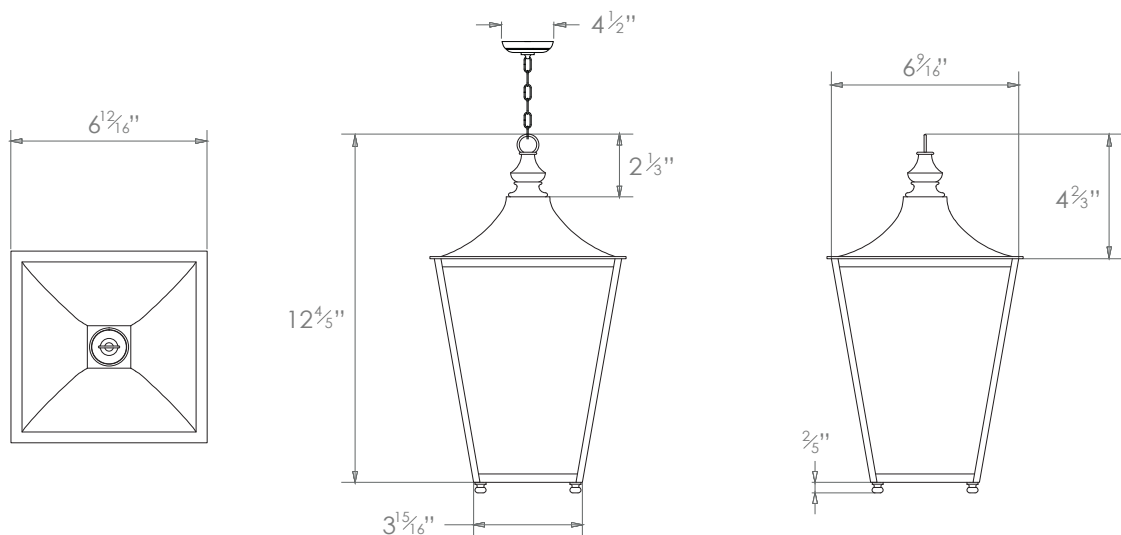

HECTOR FINCH

ATHENA HANGING LANTERN ZINC SMALL

PRODUCT CODE LA412ZINCS

CATEGORY: HANGING LANTERNS

DIMENSIONS

PRODUCT CODE LA412ZINCS

CATEGORY: HANGING LANTERNS

ATHENA HANGING LANTERN ZINC SMALL

LAMP TYPE	USA 1 x 60W (Max) E26 General Service
FINISH OPTIONS	Zinc (shown).
SIZE & SIMILAR OPTIONS	Athena Hanging Lantern on Bracket (WL134), Athena Wall Lantern Small (WL430S), Athena Hanging Lantern Large (LA412L) and Athena Wall Lantern Large (WL430L).
WEIGHT	5lb 8oz
ADDITIONAL INFORMATION	Supplied with 23" of chain and canopy as standard. Minimum overall drop from the ceiling to the bottom 23".
CLEANING AND MAINTENANCE INSTRUCTIONS	<p>Glass: Remove the glass where it is safe to do so. The glass then can be cleaned with a glass cleaner and a lint free cloth. Do not spray glass cleaner directly on the glass or fixture as it could affect the metal finish. Ensure the light is switched off and take care not to pull the flex or allow water to come into contact with the electrical components. Regular dusting with a feather duster will also help keep the glass clean.</p> <p>Metalwork: We recommend a light polish with a non-abrasive lint free cloth. Do not use any metal cleaning products on the fixture as it can remove the finish entirely. Unlacquered brass finish will patinate slowly over time and can be brightened to brass by the use of a brass cleaning agent.</p>