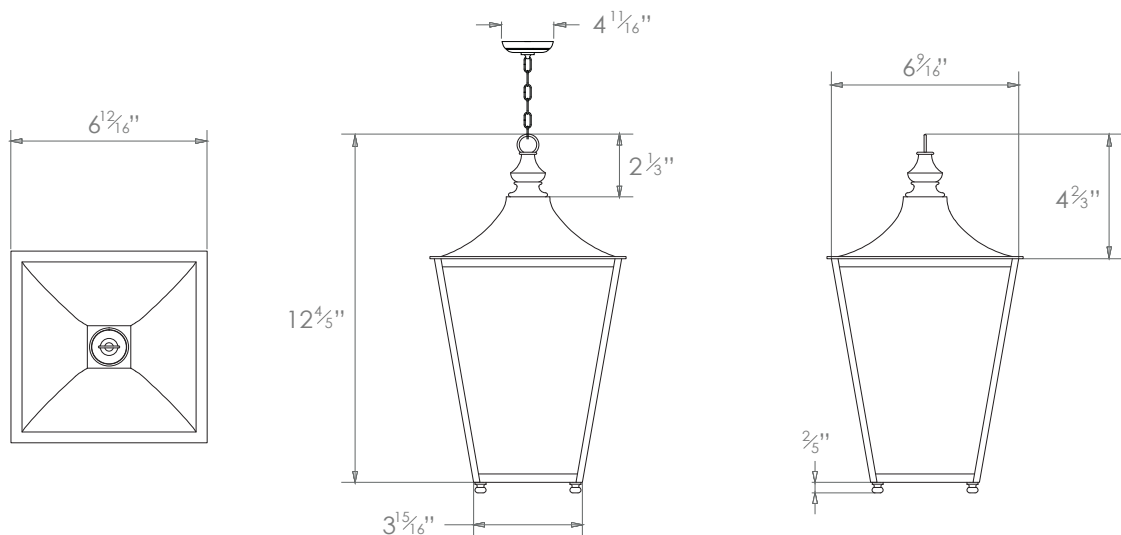

HECTOR FINCH

ATHENA HANGING LANTERN ZINC SMALL

PRODUCT CODE LA412ZINCS

CATEGORY: HANGING LANTERNS

DIMENSIONS

PRODUCT CODE LA412ZINCS

CATEGORY: HANGING LANTERNS

ATHENA HANGING LANTERN ZINC SMALL

LAMP TYPE	USA 1 x 60W (Max) E26 General Service
FINISH OPTIONS	Zinc (shown).
SIZE & SIMILAR OPTIONS	Athena Hanging Lantern on Bracket (WL134), Athena Wall Lantern Small (WL430S), Athena Hanging Lantern Large (LA412L) and Athena Wall Lantern Large (WL430L).
WEIGHT	5lb 8oz
ADDITIONAL INFORMATION	Supplied with 23" of chain and canopy as standard. Minimum overall drop from the ceiling to the bottom 23".
CLEANING AND MAINTENANCE INSTRUCTIONS	<p>Glass: Remove the glass where it is safe to do so. The glass then can be cleaned with a glass cleaner and a lint free cloth. Do not spray glass cleaner directly on the glass or fixture as it could affect the metal finish. Ensure the light is switched off and take care not to pull the flex or allow water to come into contact with the electrical components. Regular dusting with a feather duster will also help keep the glass clean.</p> <p>Metalwork: We recommend a light polish with a non-abrasive lint free cloth. Do not use any metal cleaning products on the fixture as it can remove the finish entirely. Unlacquered brass finish will patinate slowly over time and can be brightened to brass by the use of a brass cleaning agent.</p>